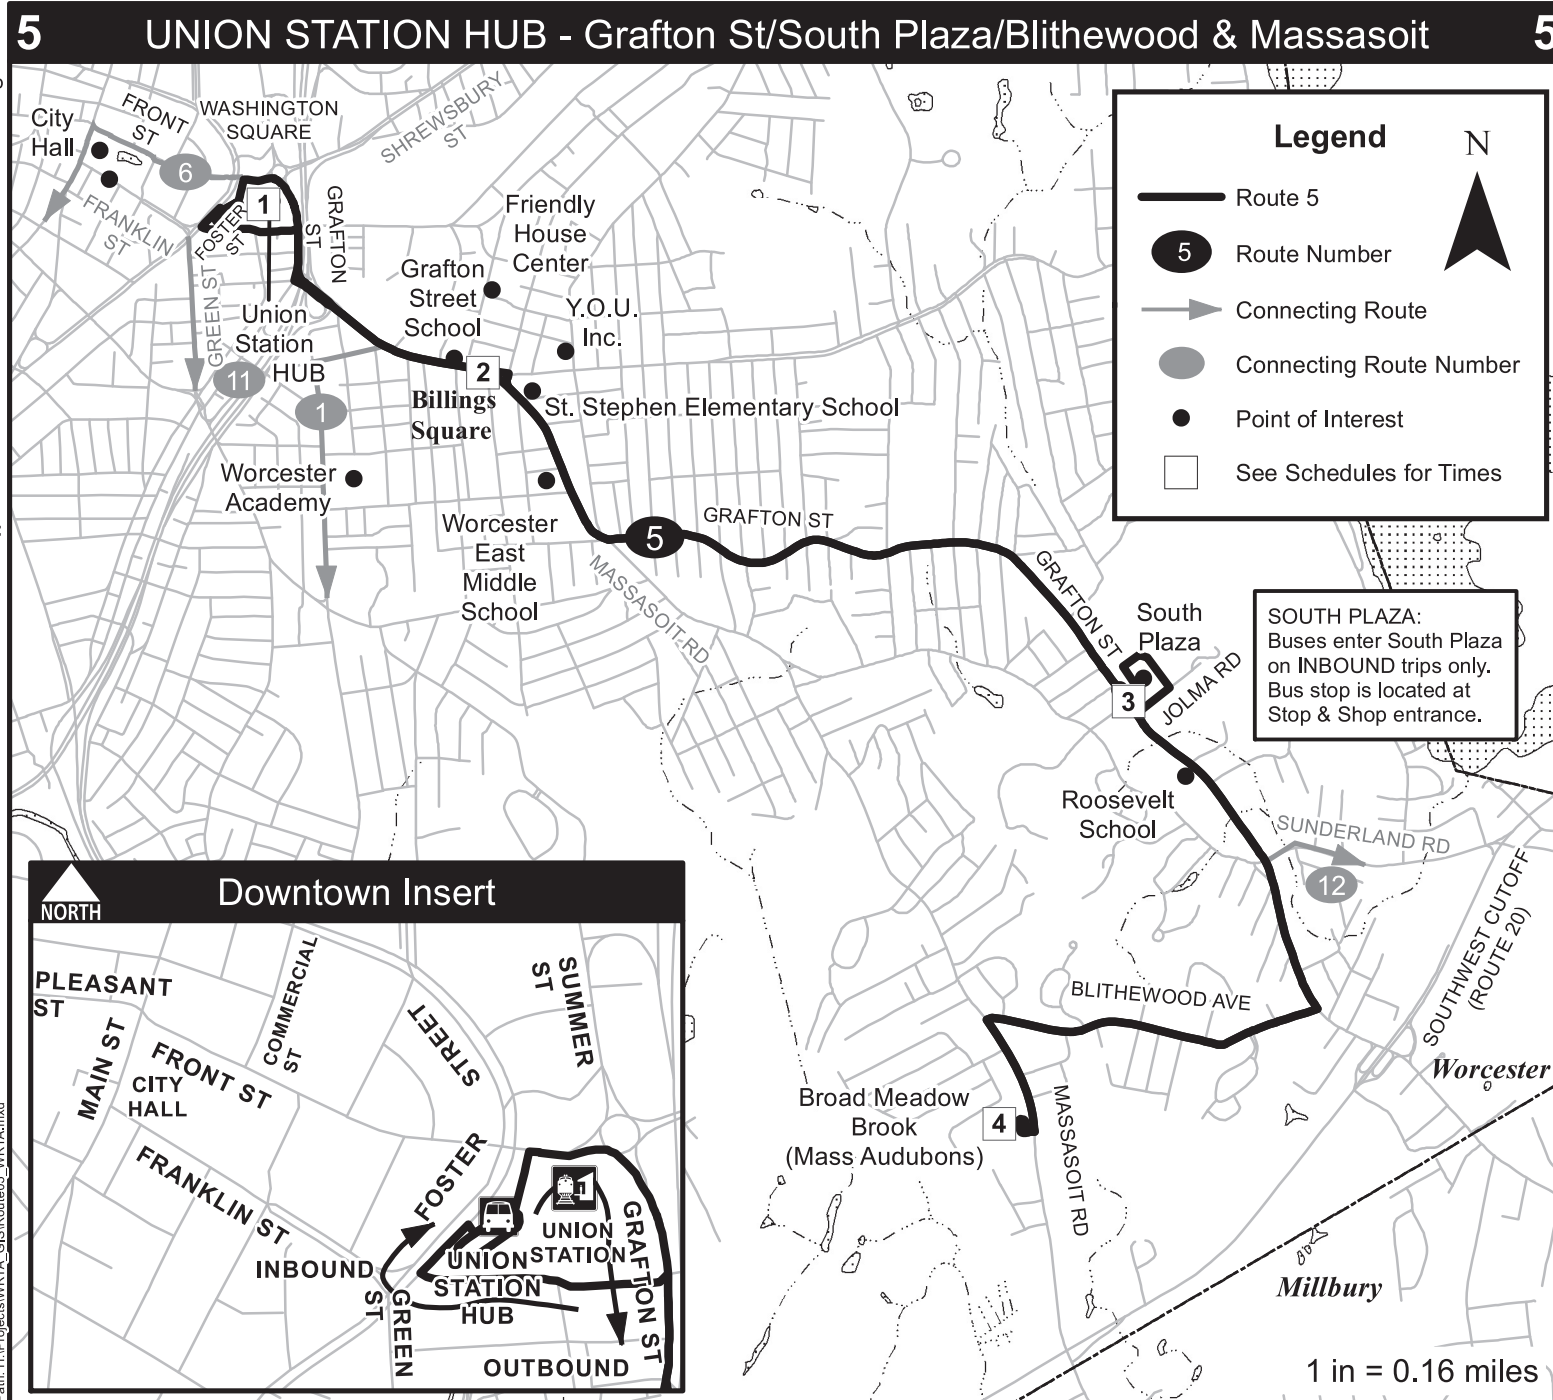

SENIOR.....WRTA Senior I.D. card

DISABLED.....Statewide Access Pass / WRTA ADA Photo I.D. MCB ID and PCA-ride free

MEDICARE.....Medicare card with Photo I.D.

HOLIDAY SERVICE:

Saturday Service is provided on Martin Luther King, Jr. Day, Presidents' Day, Patriots' Day, Columbus Day, and the day after Thanksgiving.

Weekday Service is provided on Veterans' Day.

NO SERVICE ON:

New Years Day, Memorial Day, Independence Day, Labor Day, Thanksgiving Day, and Christmas Day

Please...NO Smoking, Eating, Drinking or Music

**The Federal Transit Administration permits transit systems to set a minimum age limit for children riding without a parent or guardian. The WRTA has set this age limit at Nine (9) years old. In order to ensure compliance with this age limit, operators may question a child seeking to board a bus who appears, in the operator's opinion, to be Eight (8) years old or younger. If an operator is not satisfied with a child's answer, the operator may call for assistance from a WRTA supervisor and/or public safety personnel. This policy applies to Paratransit Service as well.

Most Routes Serve:

~ WRTA Customer Service Center/Hub
~ Union Station

Route 5 Serving:

~ Grafton Street School
~ Billings Square
~ St. Stephen's School
~ Worcester East Middle School
~ Rice Square
~ South Plaza
~ Roosevelt School
~ Blithewood Playground
~ Broad Meadow Brook

Connecting Routes:

Route 1
Route 6
Route 11
Route 12
Route 16

Thank You for riding the WRTA!