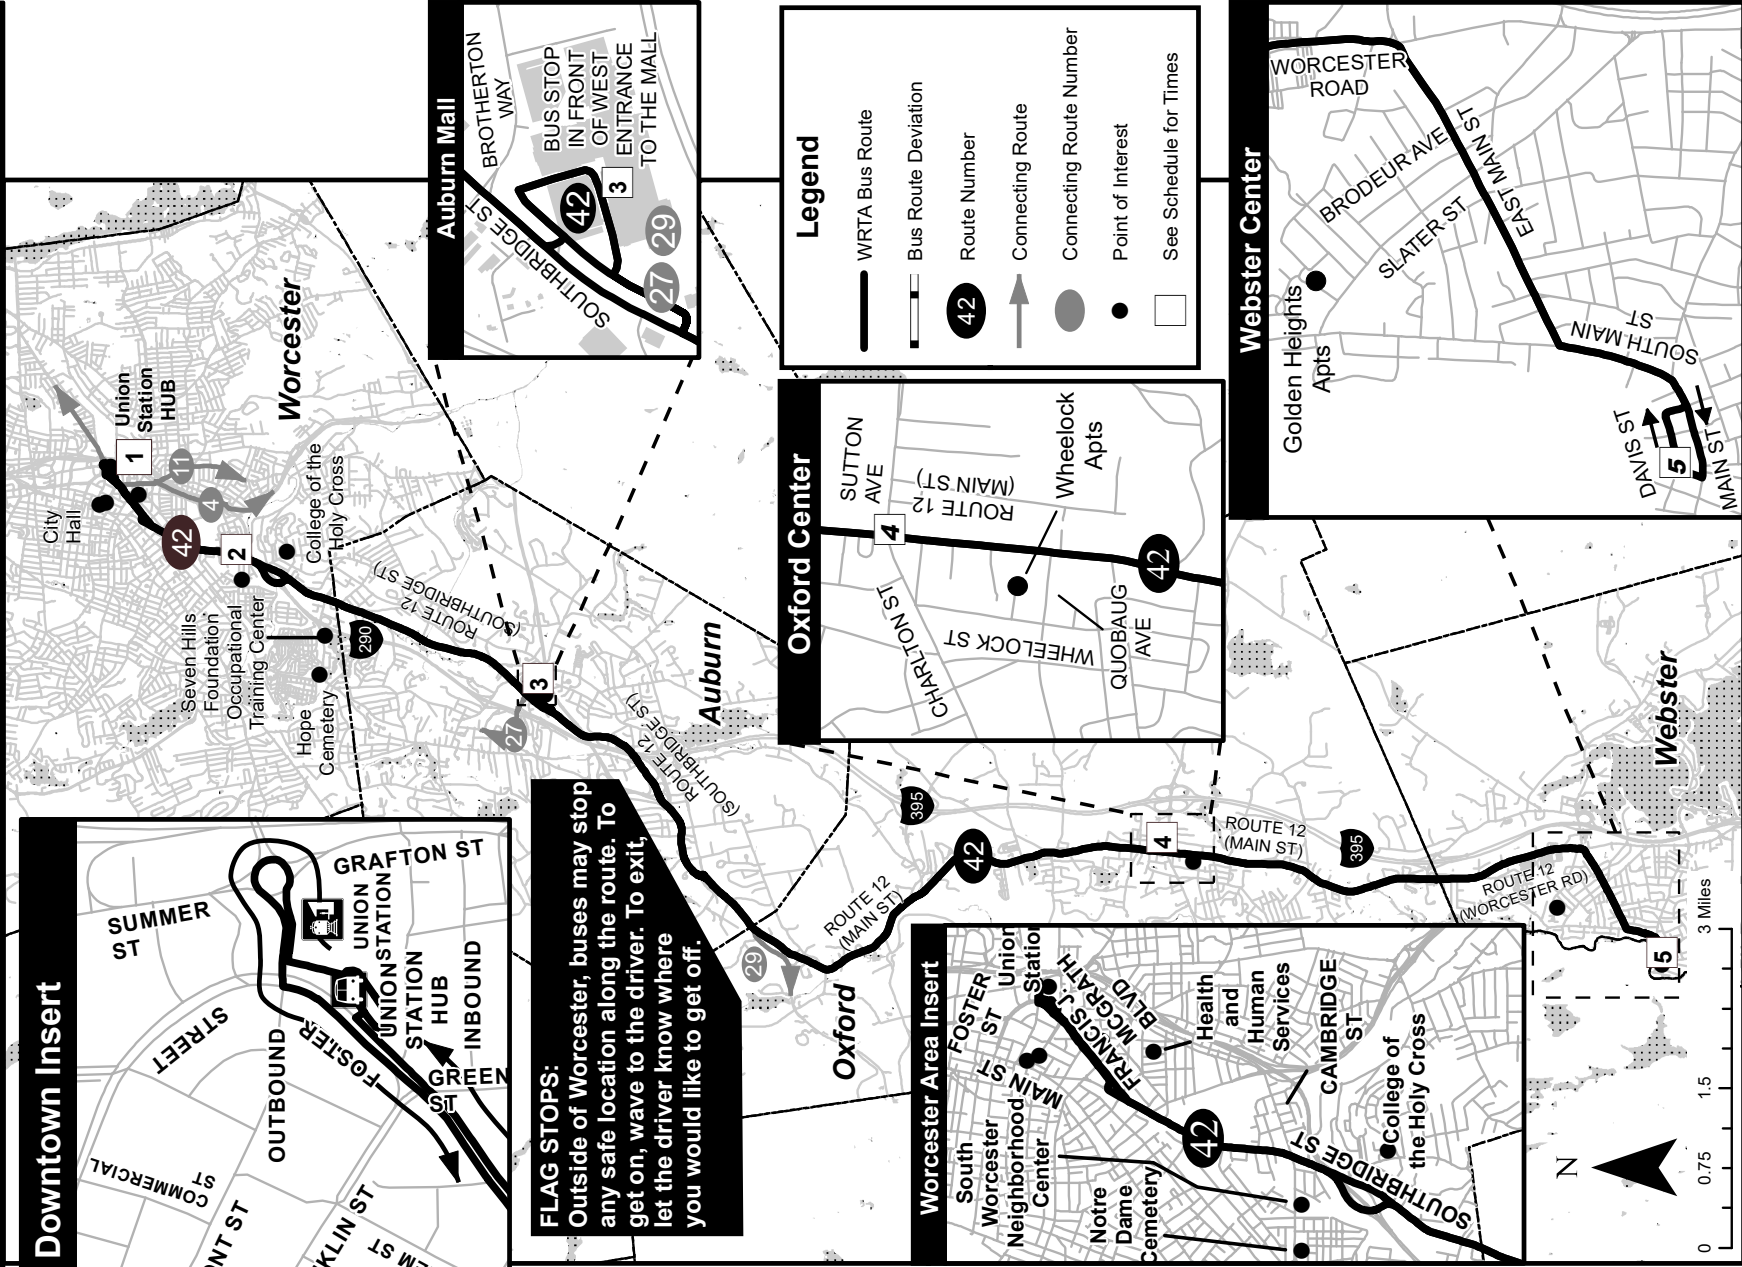

OUTBOUND

WEEKDAYS

See the map for matching timepoint locations.

1	2	3	4	5
BUS STARTS Union Station Hub	BUS Leaves Southbridge St. & Cambridge St.	BUS Leaves Auburn Mall	BUS Leaves Oxford Center	BUS ENDS Davis St. Webster Center
5:20AM	5:26AM	5:34AM	5:52AM	6:09AM
6:50AM	6:56AM	7:06AM	7:24AM	7:41AM
7:20AM	7:26AM	7:36AM	7:54AM	8:11AM
9:20AM	9:27AM	9:37AM	9:55AM	10:12AM
11:20AM	11:27AM	11:37AM	11:55AM	12:12PM
1:20PM	1:27PM	1:37PM	1:55PM	2:13PM
3:20PM	3:27PM	3:39PM	3:57PM	4:16PM
5:20PM	5:28PM	5:40PM	5:58PM	6:17PM
7:20PM	7:27PM	7:37PM	7:54PM	8:12PM

For Transit Information Call
508-791-9782 or visit
therta.com

FLAG STOPS:
 Outside of Worcester, buses may stop any safe location along the route. To get on, wave to the driver. To exit, let the driver know where you would like to get off.

Most Routes Serve:

- ~ WRTA Customer Service Center/Hub
- ~ Union Station

Route 42 Serving:

- ~ College of the Holy Cross
- ~ Auburn Mall
- ~ Wal-Mart (Oxford)
- ~ Oxford Center
- ~ Webster Plaza
- ~ Webster Town Hall

Connecting Routes:

- Route 27
 - Route 29
- For additional service along Southbridge St., see Route 29.

Legend

- WRTA Bus Route
- Bus Route Deviation
- 42 Route Number
- ↑ Connecting Route
- Connecting Route Number
- Point of Interest
- See Schedule for Times