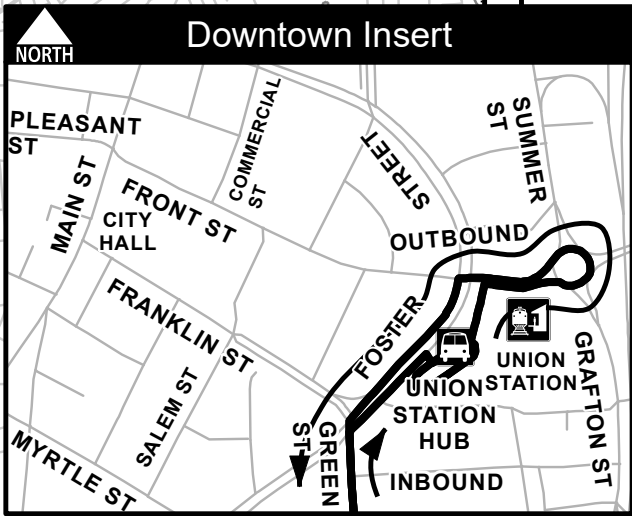

For Transit Information Call
508-791-9782 or visit
therta.com

4 UNION STATION HUB – MILLBURY CTR & SHOPPES at BLACKSTONE VALLEY via Millbury St 4

Shoppes Directory cont.

- 500 - Red Robin
- 505 - Feng Asian Bistro
- 507 - Visionworks
- 509 - Sephora
- 511 - lululemon
- 515 - Sprint
- 516 - GameStop
- 517 - Yankee Candle
- 521 -
- 523 - Claire's
- 525 - Lane Bryant
- 527 - Old Navy
- 529 - Verizon
- 531 - Snip-Its
- 600 - The Paper Store
- 605 - Panera Bread
- 609 - Loft
- 613 - Spectrum
- 617 - Sleep Number
- 619 - Crumbl Cookies
- 621 - Athleta
- 623 - Gong Cha Bubble Tea
- 627 - Famous Footwear Factory Store
- 631 - Carter's
- 635 - LongHorn Steakhouse