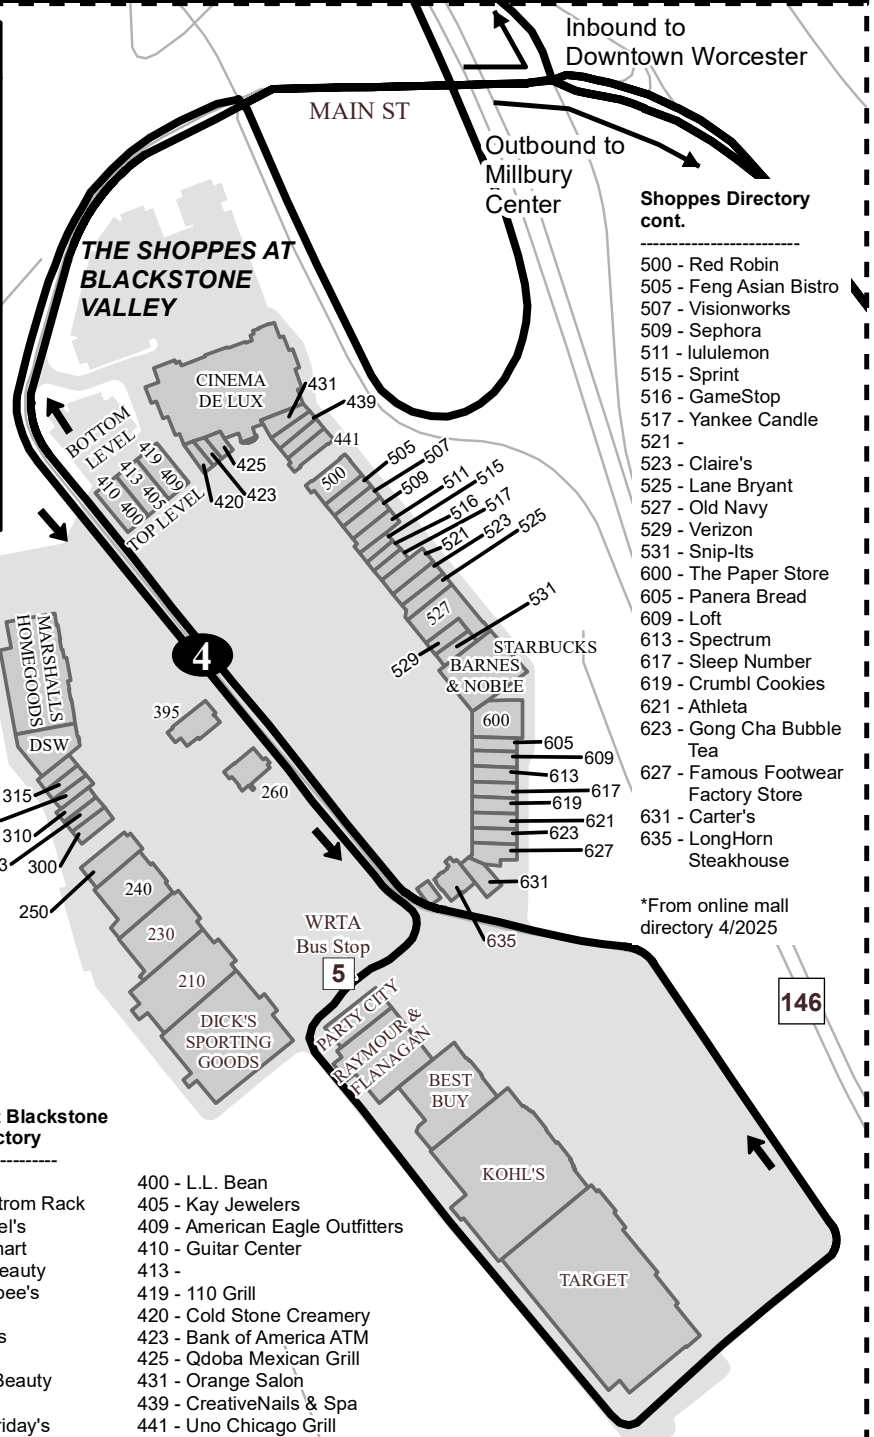

For Transit Information Call
508-791-9782 or visit
therta.com

4 UNION STATION HUB – MILLBURY CTR & SHOPPES at BLACKSTONE VALLEY via Millbury St 4

Shoppes Directory cont.

- 500 - Red Robin
- 505 - Feng Asian Bistro
- 507 - Visionworks
- 509 - Sephora
- 511 - lululemon
- 515 - Sprint
- 516 - GameStop
- 517 - Yankee Candle
- 521 -
- 523 - Claire's
- 525 - Lane Bryant
- 527 - Old Navy
- 529 - Verizon
- 531 - Snip-Its
- 600 - The Paper Store
- 605 - Panera Bread
- 609 - Loft
- 613 - Spectrum
- 617 - Sleep Number
- 619 - Crumbl Cookies
- 621 - Athleta
- 623 - Gong Cha Bubble Tea
- 627 - Famous Footwear Factory Store
- 631 - Carter's
- 635 - LongHorn Steakhouse