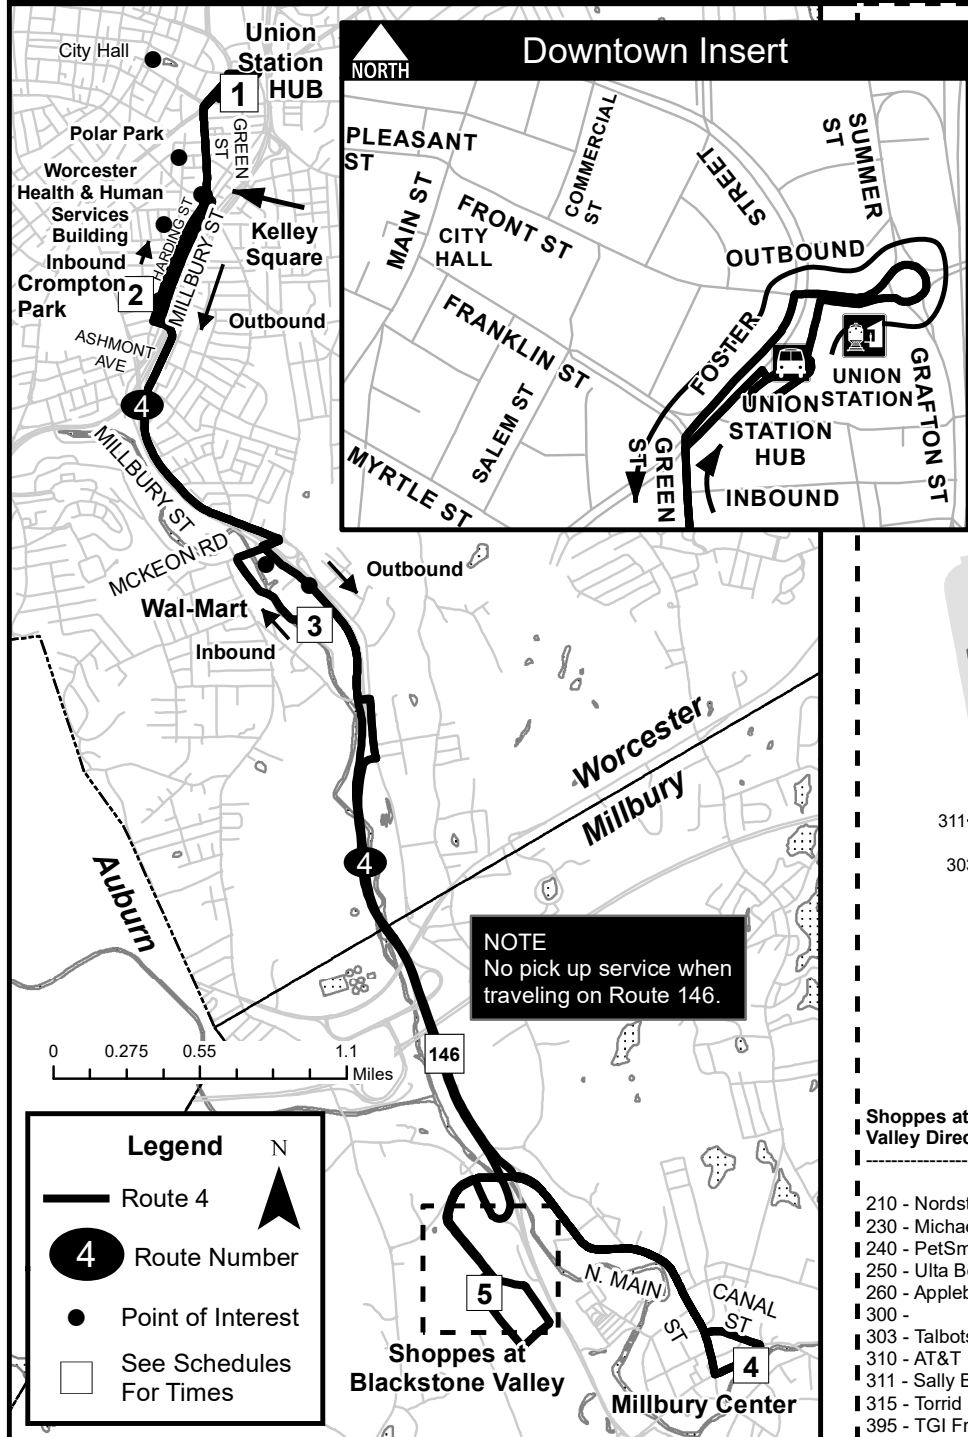

For Transit Information Call
508-791-9782 or visit
therta.com

4 UNION STATION HUB – MILLBURY CTR & SHOPPES at BLACKSTONE VALLEY via Millbury St 4

Shoppes Directory cont.

- 500 - Red Robin
- 505 - Feng Asian Bistro
- 507 - Visionworks
- 509 - Sephora
- 511 - lululemon
- 515 - Sprint
- 516 - GameStop
- 517 - Yankee Candle
- 521 -
- 523 - Claire's
- 525 - Lane Bryant
- 527 - Old Navy
- 529 - Verizon
- 531 - Snip-Its
- 600 - The Paper Store
- 605 - Panera Bread
- 609 - Loft
- 613 - Spectrum
- 617 - Sleep Number
- 619 - Crumbl Cookies
- 621 - Athleta
- 623 - Gong Cha Bubble Tea
- 627 - Famous Footwear Factory Store
- 631 - Carter's
- 635 - LongHorn Steakhouse