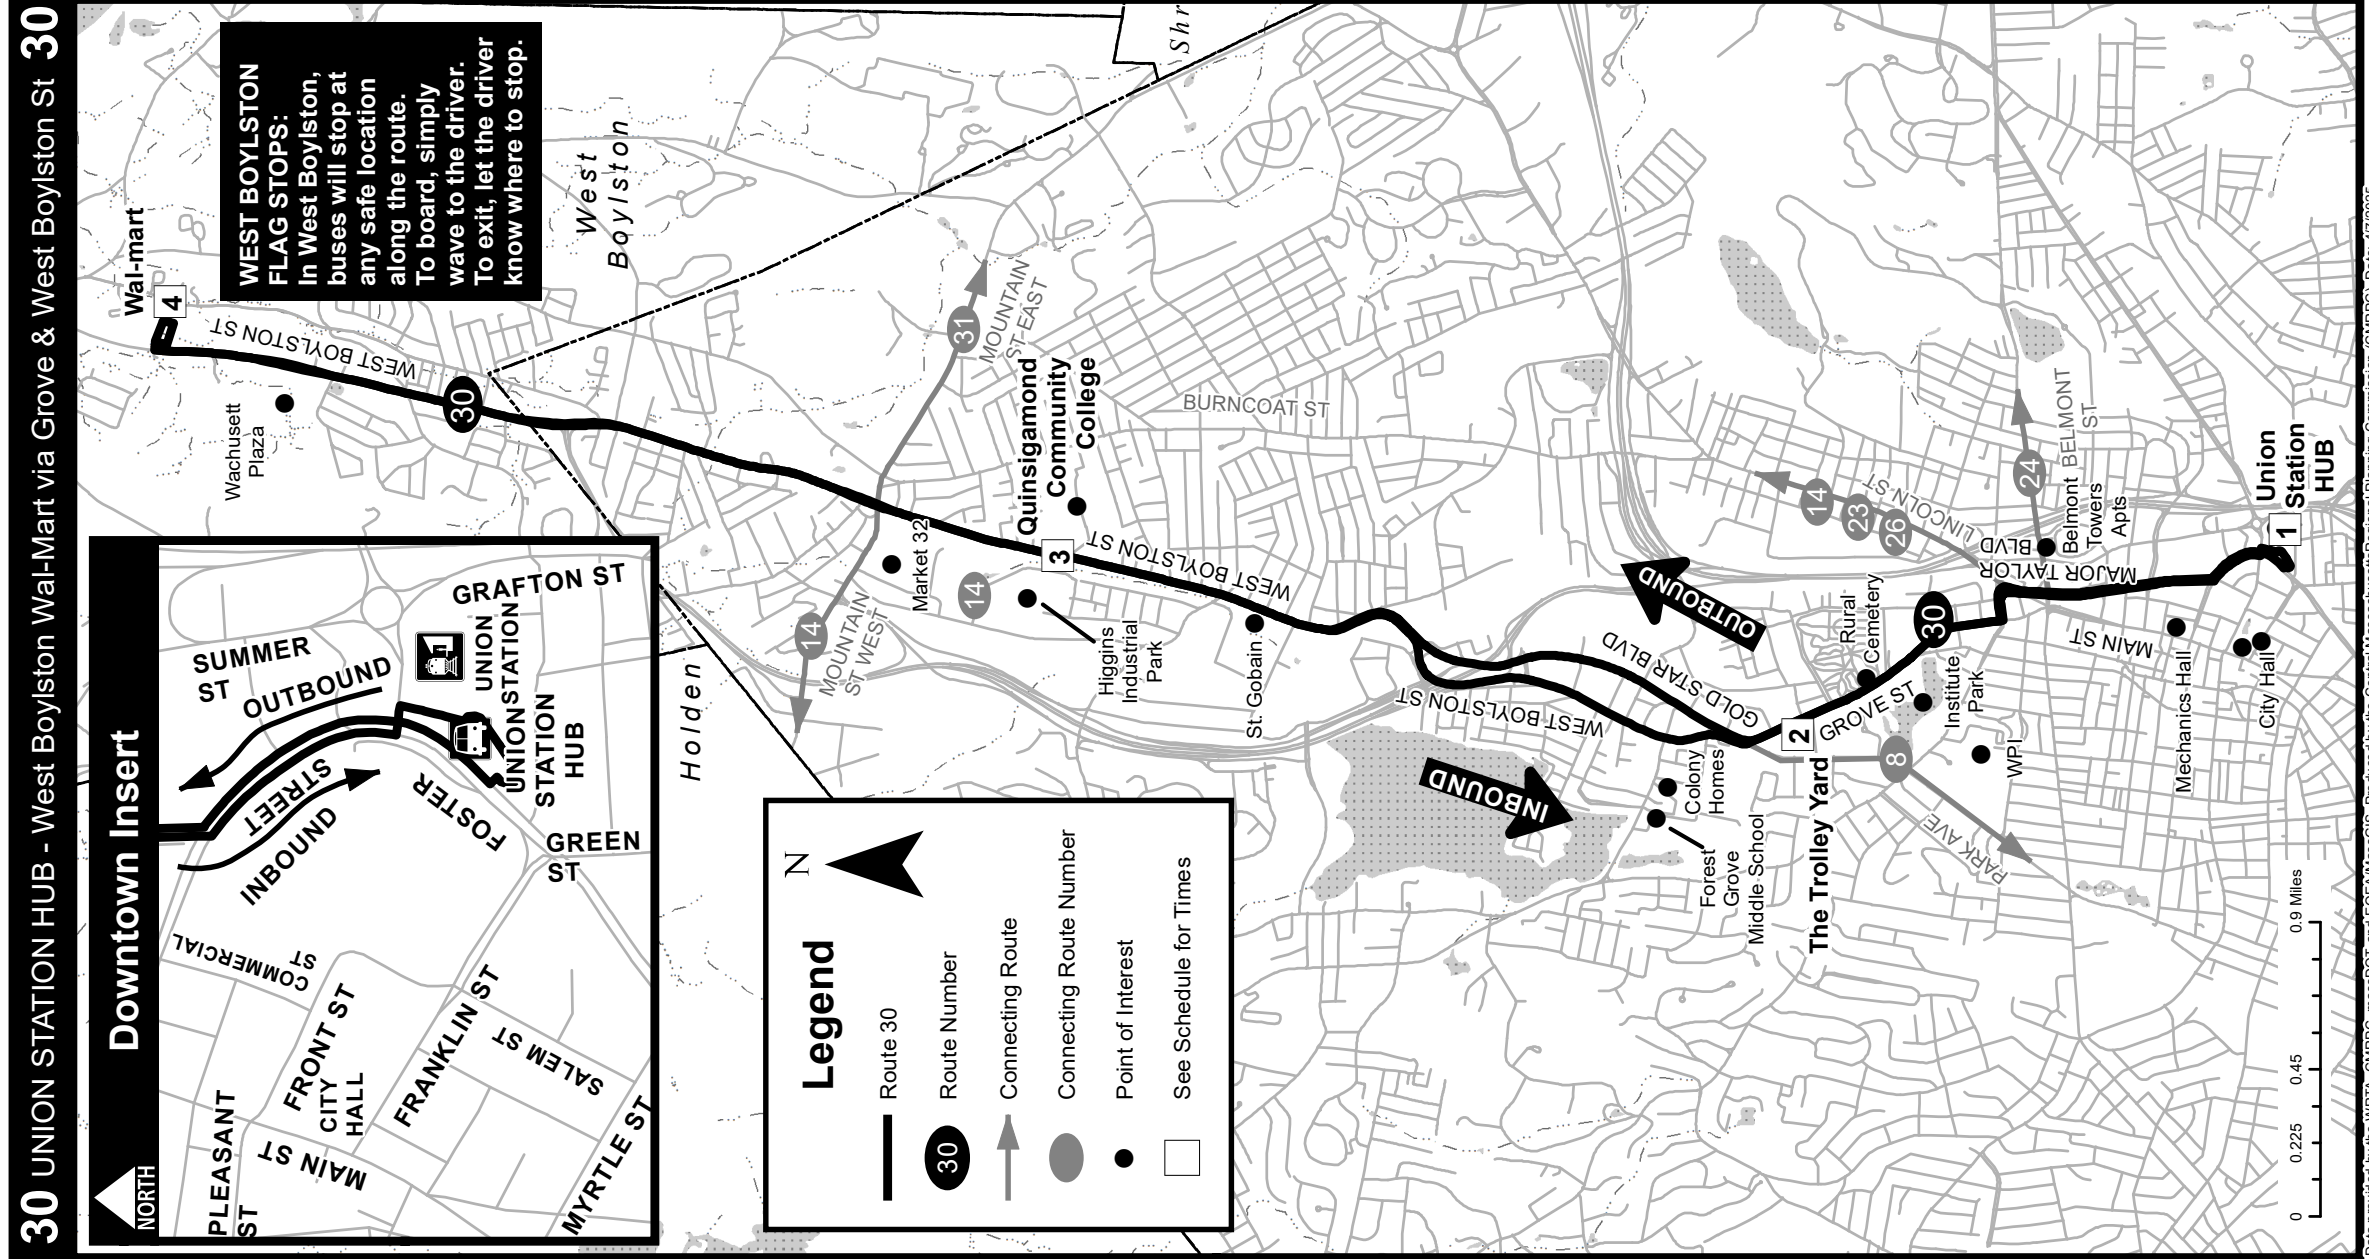

Most Routes Serve:

- ~ WRTA Customer Service Center/Hub
- ~ Union Station

Route 30 Serving:

- ~ Saint Vincent Hospital
- ~ Veterans Inc.
- ~ Gateway Park
- ~ The Trolley Yard
- ~ Reliant Medical Group
- ~ Quinsigamond Community College
- ~ Wal-Mart
- ~ West Boylston