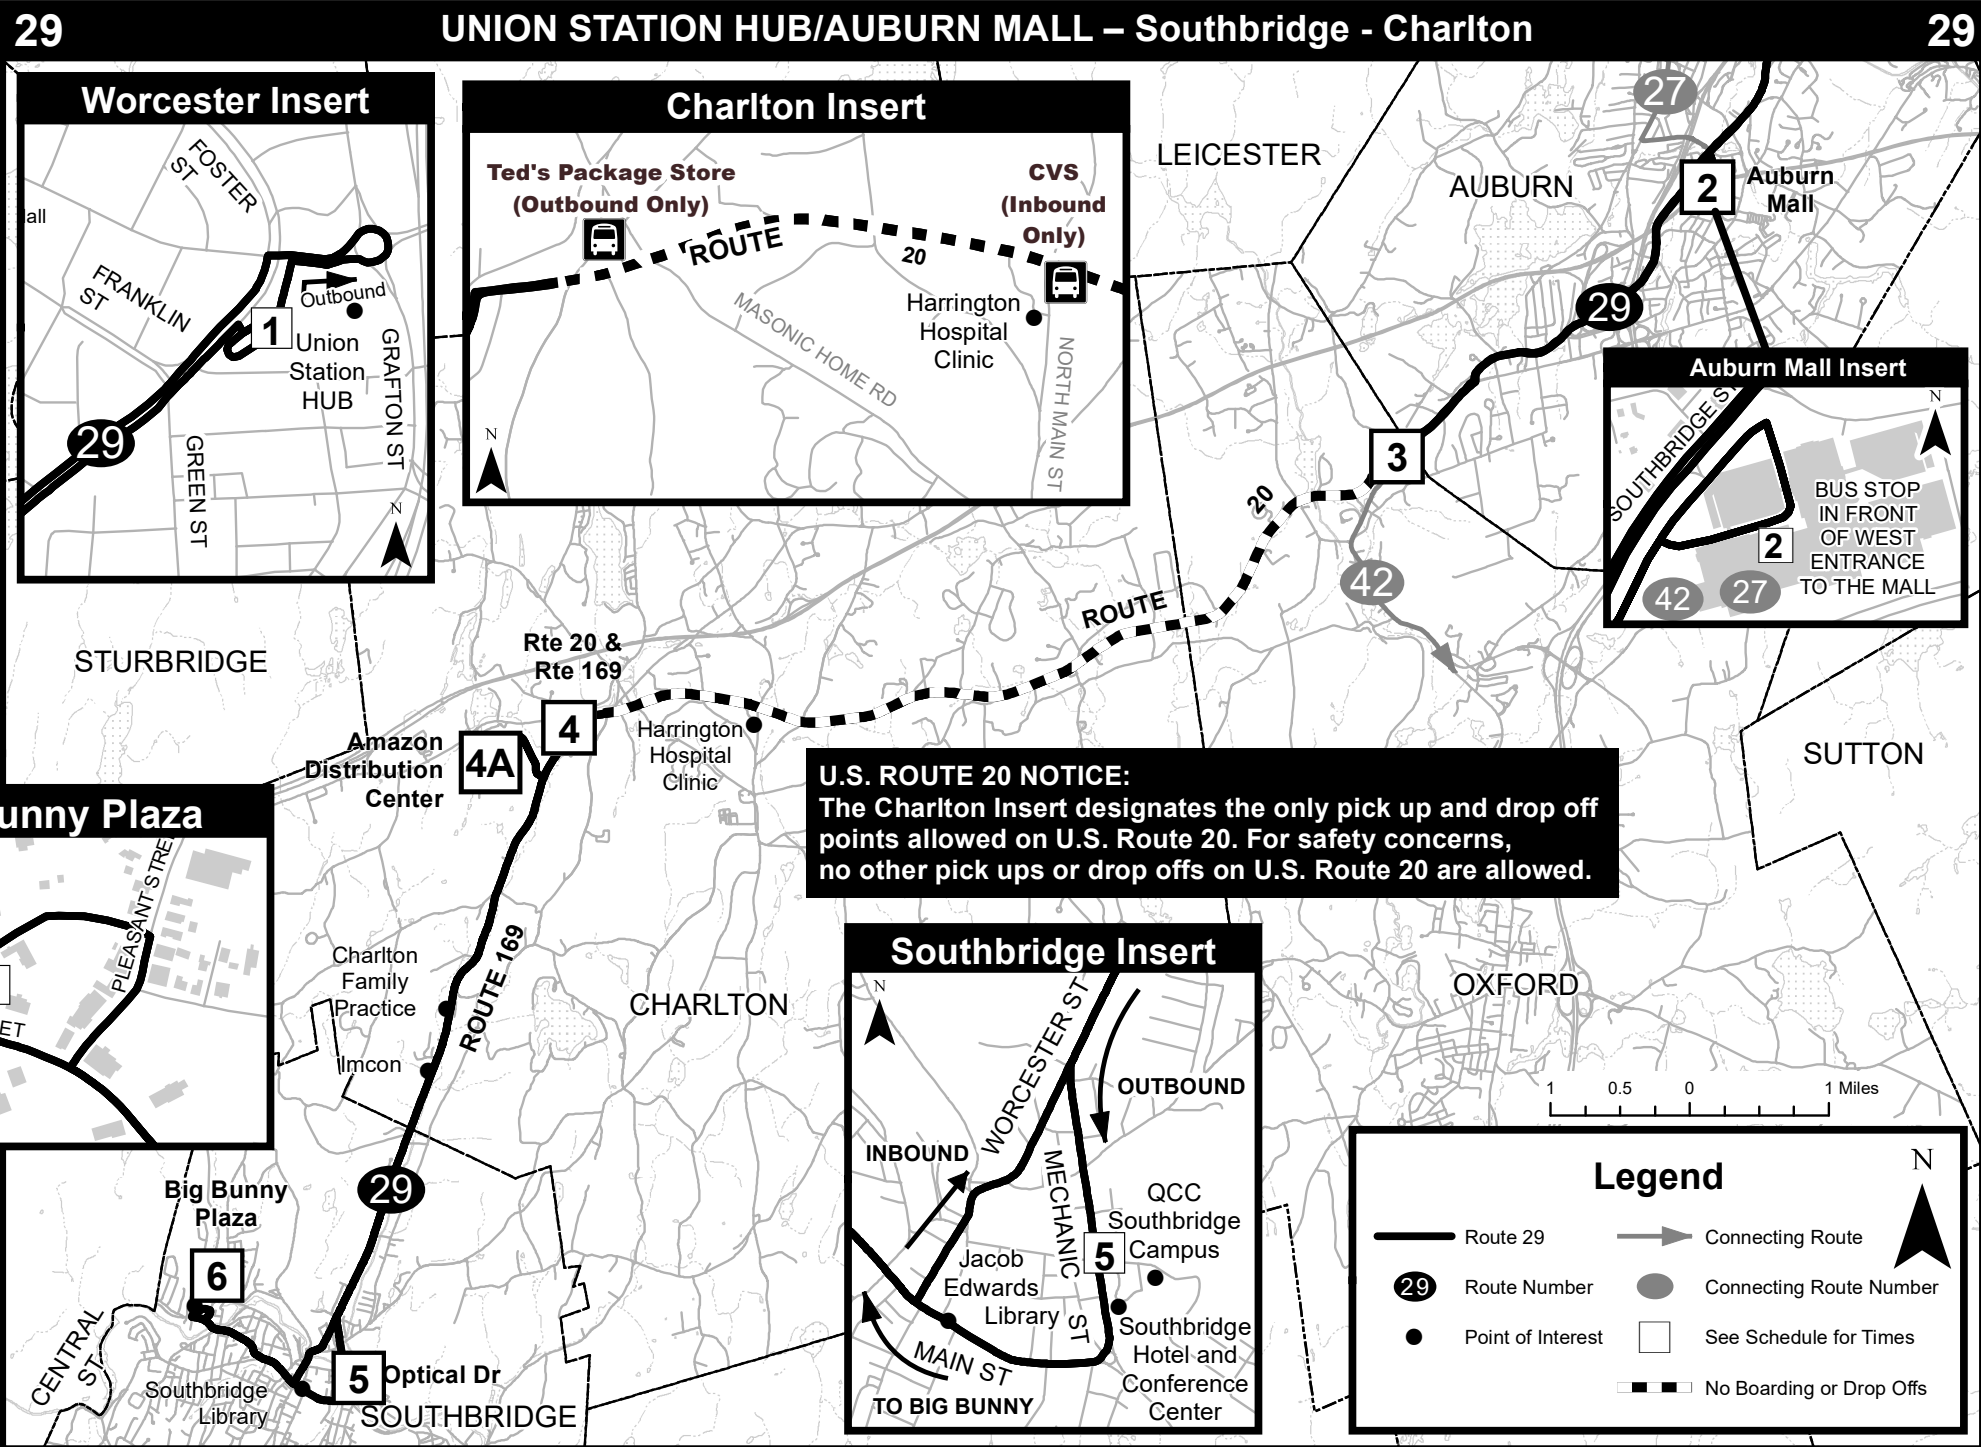

OUTBOUND

WEEKDAYS

See the map for matching timepoint locations.

1	2	3	4	5	6
BUS STARTS Union Station Hub	BUS Leaves Auburn Mall	BUS Leaves Rt. 12 & Rt. 20	BUS Leaves Amazon Charlton	BUS Leaves Optical Dr. Southbridge	BUS ENDS Big Bunny Plaza
5:25AM	5:39AM	5:47AM	6:01AM	6:10AM	6:18AM
7:25AM	7:41AM	7:50AM	•	8:08AM	8:17AM
9:25AM	9:41AM	9:50AM	•	10:08AM	10:17AM
11:25AM	11:42AM	11:51AM	•	12:09PM	12:19PM
1:25PM	1:42PM	1:52PM	•	2:12PM	2:23PM
3:25PM	3:44PM	3:54PM	•	4:14PM	4:25PM
5:25PM	5:42PM	5:52PM	6:06PM	6:15PM	6:25PM

SATURDAYS

See the map for matching timepoint locations.

1	2	3	5	6
BUS STARTS Union Station Hub	BUS Leaves Auburn Mall	BUS Leaves Rt. 12 & Rt. 20	BUS Leaves Optical Dr. Southbridge	BUS ENDS Big Bunny Plaza
8:00AM	8:15AM	8:24AM	8:42AM	8:51AM
10:00AM	10:16AM	10:25AM	10:44AM	10:53AM
12:00PM	12:17PM	12:26PM	12:45PM	12:55PM
2:00PM	2:17PM	2:26PM	2:45PM	2:55PM
4:00PM	4:17PM	4:26PM	4:45PM	4:55PM
6:00PM	6:16PM	6:25PM	6:43PM	6:53PM

For Transit Information Call
508-791-9782 or visit
therta.com

Most Routes Serve:

- ~ WRTA Customer Service Center/Hub
- ~ Union Station

Route 29 Serving:

- ~ Southbridge Street
- ~ Auburn Mall
- ~ Amazon Distribution Center
- ~ Charlton Family Practice
- ~ Imcon
- ~ QCC Southbridge Campus
- ~ Southbridge Hotel and Conference Center
- ~ Jacob Edwards Library
- ~ Downtown Southbridge
- ~ Big Bunny Plaza

Connecting Routes:

- Route 27
- Route 42

Thank You for riding the WRTA