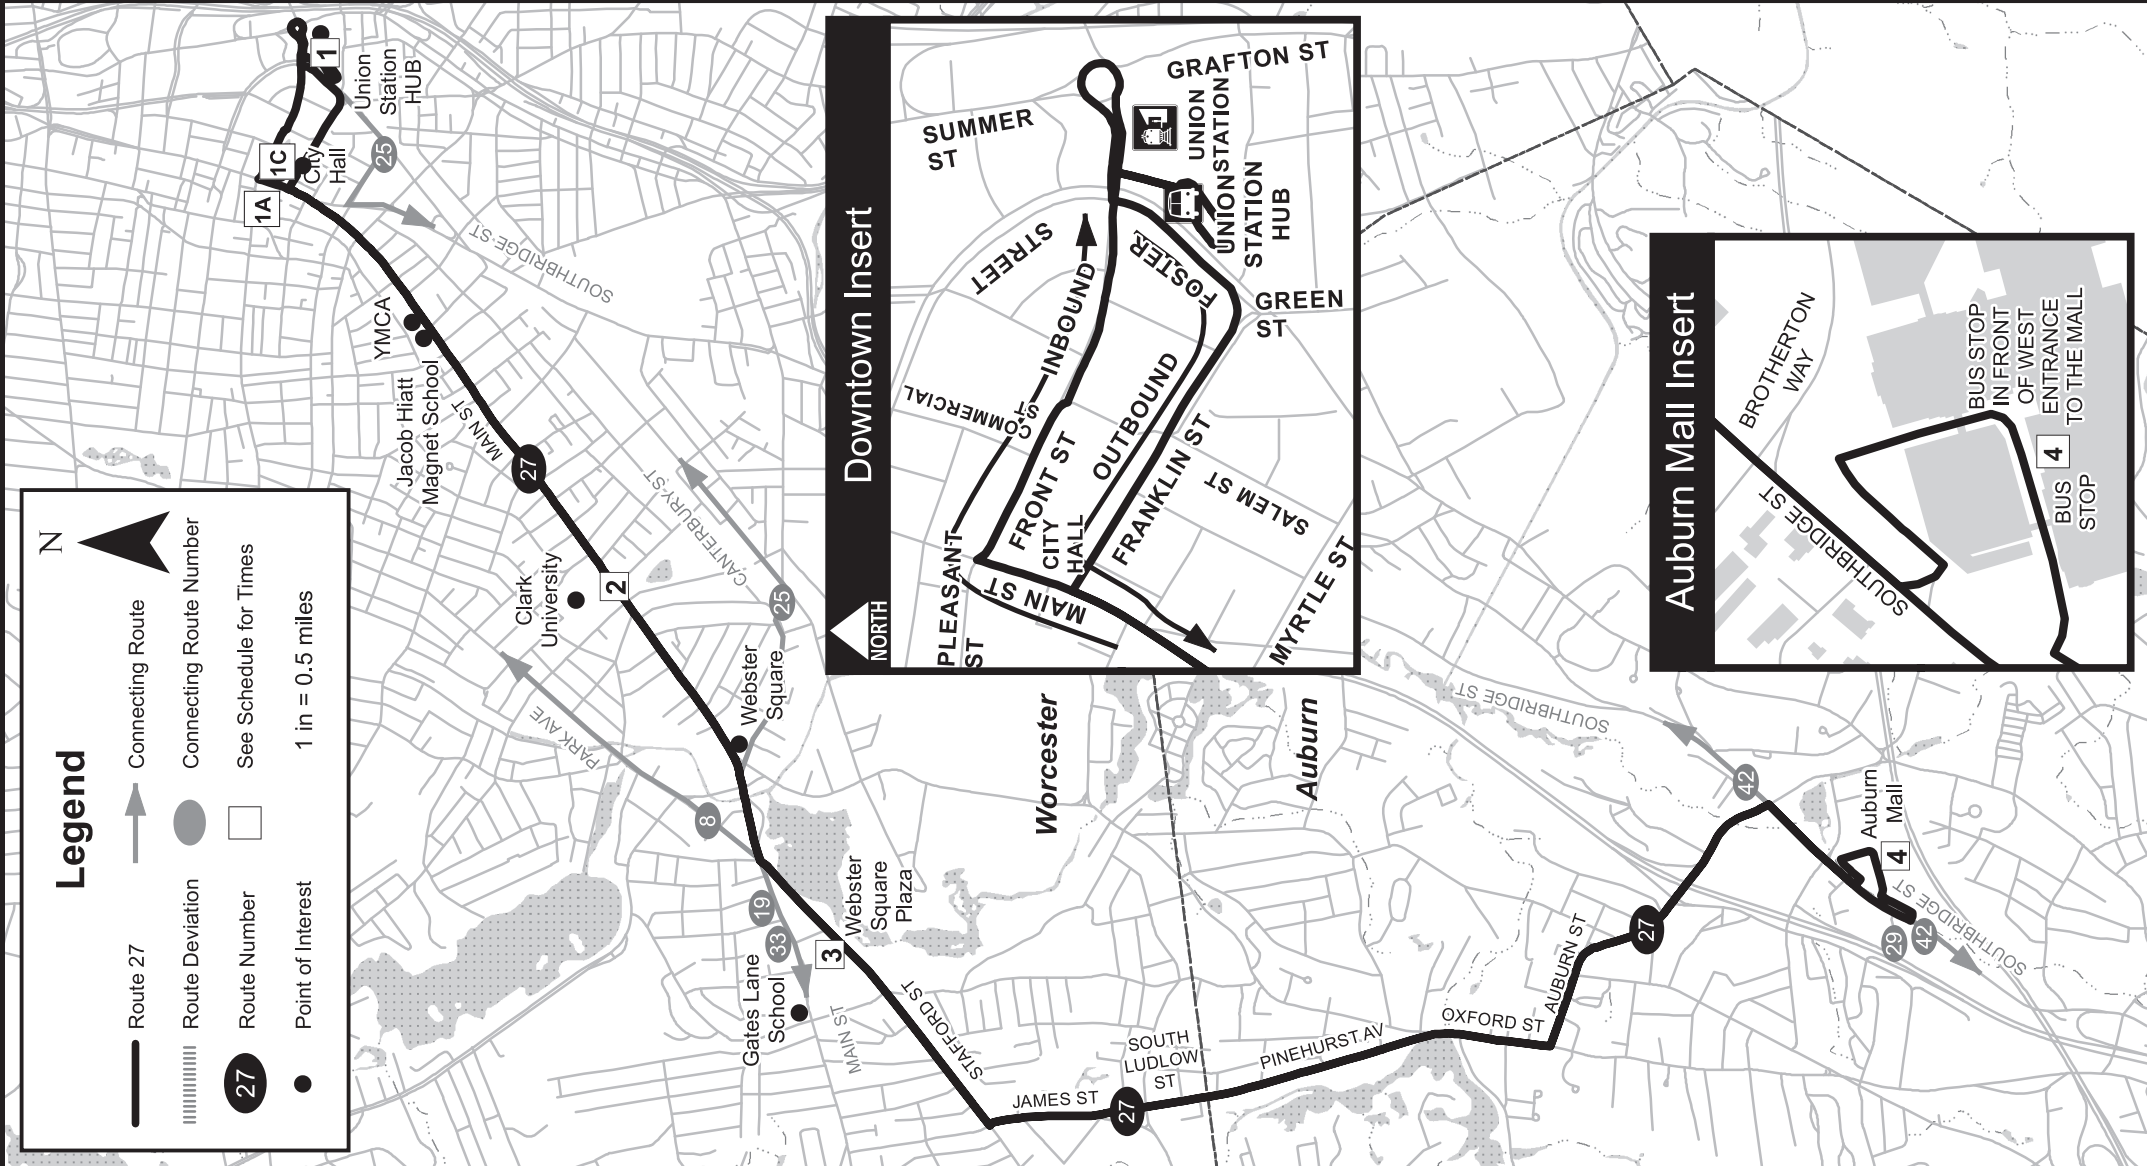

OUTBOUND

WEEKDAYS

See the map for matching timepoint locations.

1	1C	2	3	4
BUS STARTS Union Station Hub	BUS LEAVES City Hall Franklin St.	BUS LEAVES Clark University	BUS LEAVES Webster Square Plaza	BUS ENDS Auburn Mall
5:09AM	5:12AM	5:16AM	5:19AM	5:32AM
5:54AM	5:57AM	6:02AM	6:06AM	6:19AM
6:39AM	6:42AM	6:47AM	6:52AM	7:05AM
7:24AM	7:28AM	7:34AM	7:39AM	7:53AM
8:09AM	8:13AM	8:19AM	8:24AM	8:38AM
8:54AM	8:58AM	9:05AM	9:10AM	9:24AM
9:39AM	9:43AM	9:50AM	9:55AM	10:09AM
10:24AM	10:28AM	10:36AM	10:41AM	10:55AM
10:54AM	10:58AM	11:06AM	11:11AM	11:25AM
11:24AM	11:28AM	11:36AM	11:41AM	11:55AM
11:54AM	11:58AM	12:06PM	12:11PM	12:25PM
12:24PM	12:28PM	12:37PM	12:42PM	12:56PM
12:54PM	12:58PM	1:07PM	1:13PM	1:27PM
1:24PM	1:28PM	1:37PM	1:43PM	1:58PM
1:54PM	1:58PM	2:08PM	2:14PM	2:29PM
2:24PM	2:28PM	2:38PM	2:45PM	3:00PM
2:54PM	2:58PM	3:08PM	3:15PM	3:30PM
3:24PM	3:28PM	3:38PM	3:45PM	4:00PM
3:54PM	3:58PM	4:08PM	4:15PM	4:30PM
4:24PM	4:28PM	4:38PM	4:45PM	5:00PM
4:54PM	4:59PM	5:09PM	5:16PM	5:31PM
5:24PM	5:29PM	5:39PM	5:46PM	6:01PM
5:54PM	5:58PM	6:07PM	6:12PM	6:27PM
6:24PM	6:28PM	6:36PM	6:41PM	6:55PM
6:54PM	6:58PM	7:06PM	7:11PM	7:25PM
7:24PM	7:28PM	7:36PM	7:40PM	7:54PM
7:54PM	7:57PM	8:04PM	8:08PM	8:22PM
8:39PM	8:42PM	8:48PM	8:52PM	9:06PM
9:24PM	9:27PM	9:33PM	9:37PM	9:50PM

27 UNION STATION HUB - Auburn Mall via Main St 27

Most Routes Serve:

- ~ WRTA Customer Service Center/Hub
- ~ Union Station

Route 27 Serving:

- ~ City Hall
- ~ Federal Building/ U.S. Courthouse
- ~ YMCA Central Branch
- ~ Jacob Hiatt Magnet School
- ~ Clark University
- ~ Webster Square
- ~ Webster Square Plaza
- ~ Auburn High School
- ~ Auburn Mall