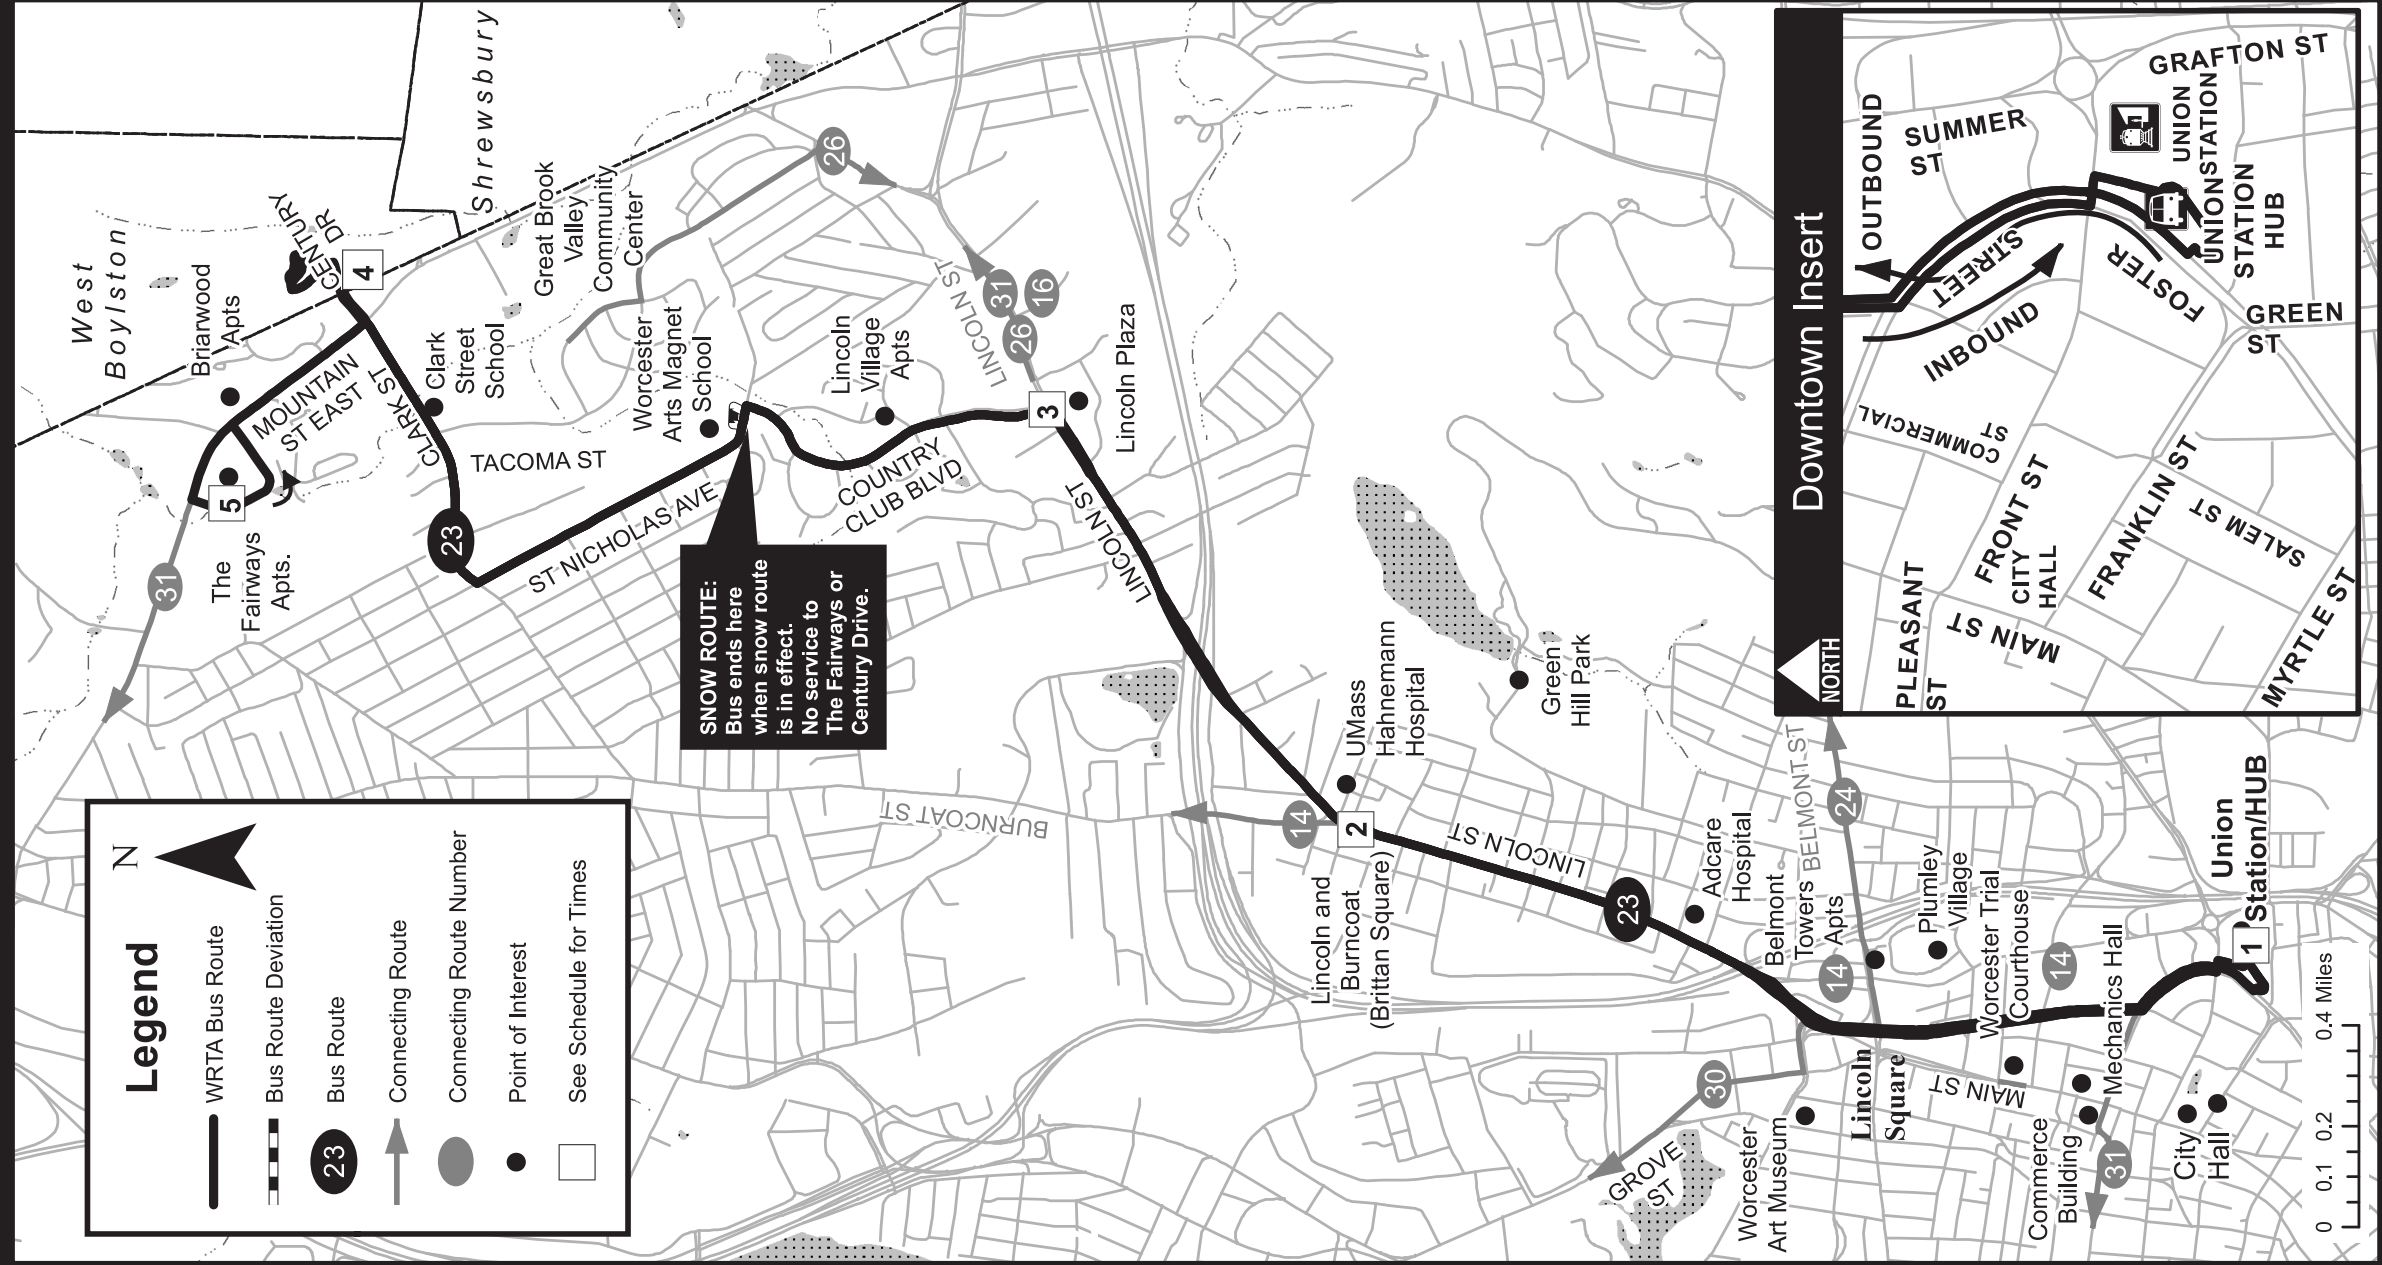

THESE TRIPS DO NOT INTERLINE

On Weekdays, most Route 23 Inbound buses continue as Route 19 outbound buses from the WRTA Hub.

SATURDAYS

See the map for matching timepoint locations.

5	3	2	1
BUS STARTS The Fairways	BUS LEAVES Lincoln St. & Lincoln Plaza	BUS LEAVES Lincoln St. & Burncoat	BUS ENDS Union Station Hub
7:05AM	7:12AM	7:15AM	7:24AM
8:05AM	8:12AM	8:15AM	8:24AM
9:05AM	9:12AM	9:15AM	9:24AM
9:35AM	9:42AM	9:46AM	9:57AM
10:05AM	10:12AM	10:16AM	10:27AM
11:05AM	11:12AM	11:16AM	11:27AM
11:35AM	11:43AM	11:47AM	11:58AM
12:05PM	12:13PM	12:17PM	12:28PM
1:05PM	1:13PM	1:17PM	1:28PM
1:35PM	1:43PM	1:47PM	1:58PM
2:05PM	2:13PM	2:17PM	2:28PM
3:05PM	3:13PM	3:17PM	3:28PM
3:35PM	3:43PM	3:47PM	3:58PM
4:05PM	4:13PM	4:17PM	4:28PM
5:05PM	5:13PM	5:17PM	5:28PM
5:35PM	5:43PM	5:47PM	5:58PM
6:05PM	6:12PM	6:16PM	6:27PM
7:05PM	7:12PM	7:16PM	7:26PM
7:35PM	7:42PM	7:46PM	7:56PM
8:05PM	8:12PM	8:16PM	8:26PM
8:57PM	9:04PM	9:07PM	9:17PM
12:00PM	12:08PM	12:12PM	12:23PM
1:00PM	1:08PM	1:12PM	1:23PM
2:00PM	2:08PM	2:12PM	2:23PM
3:00PM	3:08PM	3:12PM	3:23PM
4:00PM	4:08PM	4:12PM	4:23PM
5:00PM	5:08PM	5:12PM	5:23PM
•	5:50PM	5:54PM	6:05PM
•	6:50PM	6:54PM	7:05PM

23 UNION STATION HUB - East Mountain Street via Lincoln St. 23

Most Routes Serve:

- ~ WRTA Customer Service Center/Hub
- ~ Union Station

Route 23 Serving:

- ~ Saint Vincent Hospital
- ~ AdCare Hospital
- ~ UMass Hahnemann Hospital
- ~ Hanover Insurance
- ~ Lincoln Plaza
- ~ Kohl's
- ~ Lincoln Village Apartments
- ~ Worcester Arts Magnet School
- ~ Clark Street School
- ~ Century Drive
- ~ The Fairways Apartments