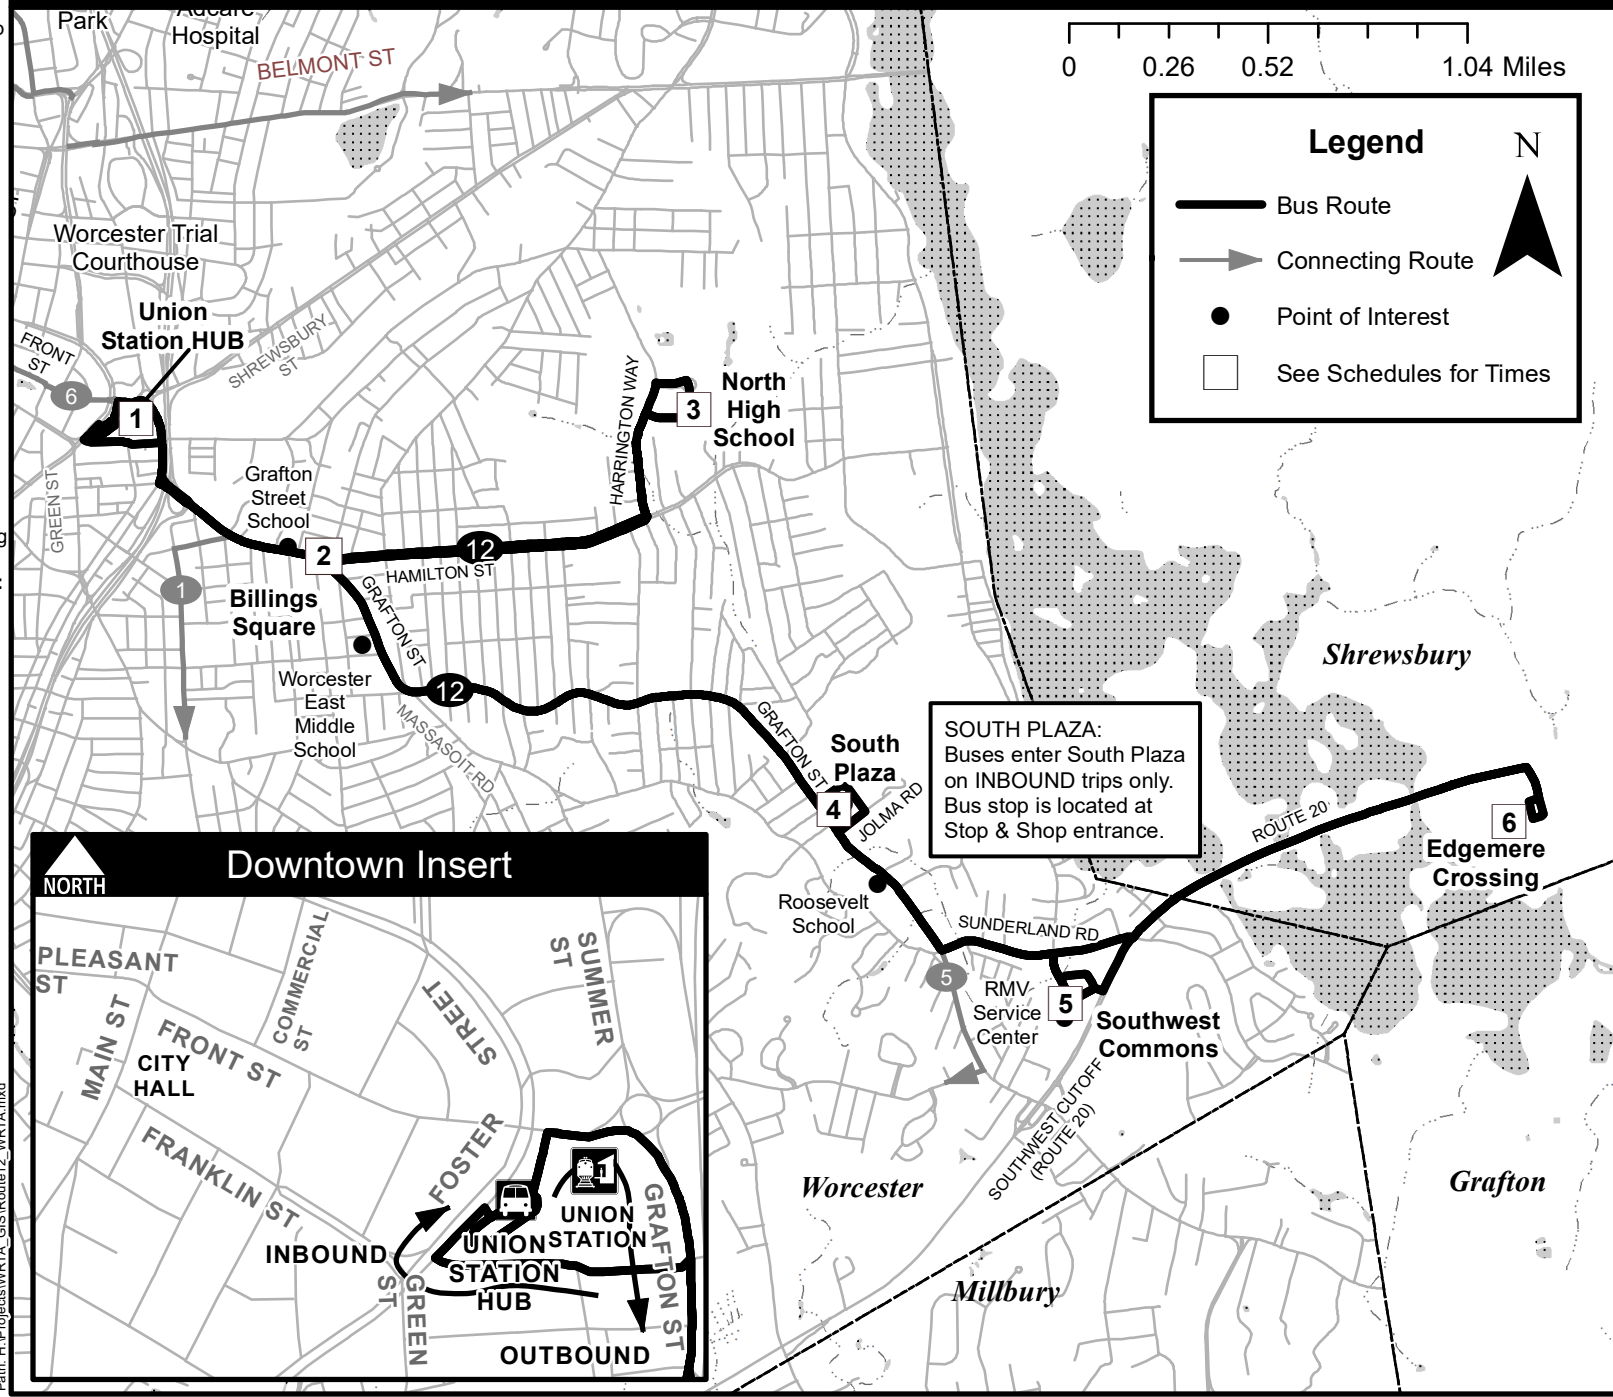

For Transit Information Call
508-791-9782 or visit
therta.com

Most Routes Serve:

- ~ WRTA Customer Service Center/Hub
- ~ Union Station

Route 12 Serving:

- ~ Grafton Street School
- ~ Billings Square
- ~ North High
- ~ St. Stephen's School
- ~ Worcester East Middle School
- ~ Rice Square
- ~ South Plaza
- ~ Roosevelt School
- ~ Blithewood Street
- ~ Massasoit Road
- ~ Southwest Commons
- ~ Worcester RMV Service Center
- ~ Edgemere Crossing

Connecting Routes:

- Route 1
- Route 5
- Route 6
- Route 11
- Route 16

12 UNION STATION HUB - Grafton St/Sunderland Rd/Southwest Commons/Edgemere Crossing 12

Path: H:\Projects\WRTA_GIS\Route12_WRTA.mxd

Data provided by the WRTA, CMRPC, massDOT and EOEA/MassGIS. Produced by the Central Massachusetts Regional Planning Commission (CMRPC) Date: 4/3/2025