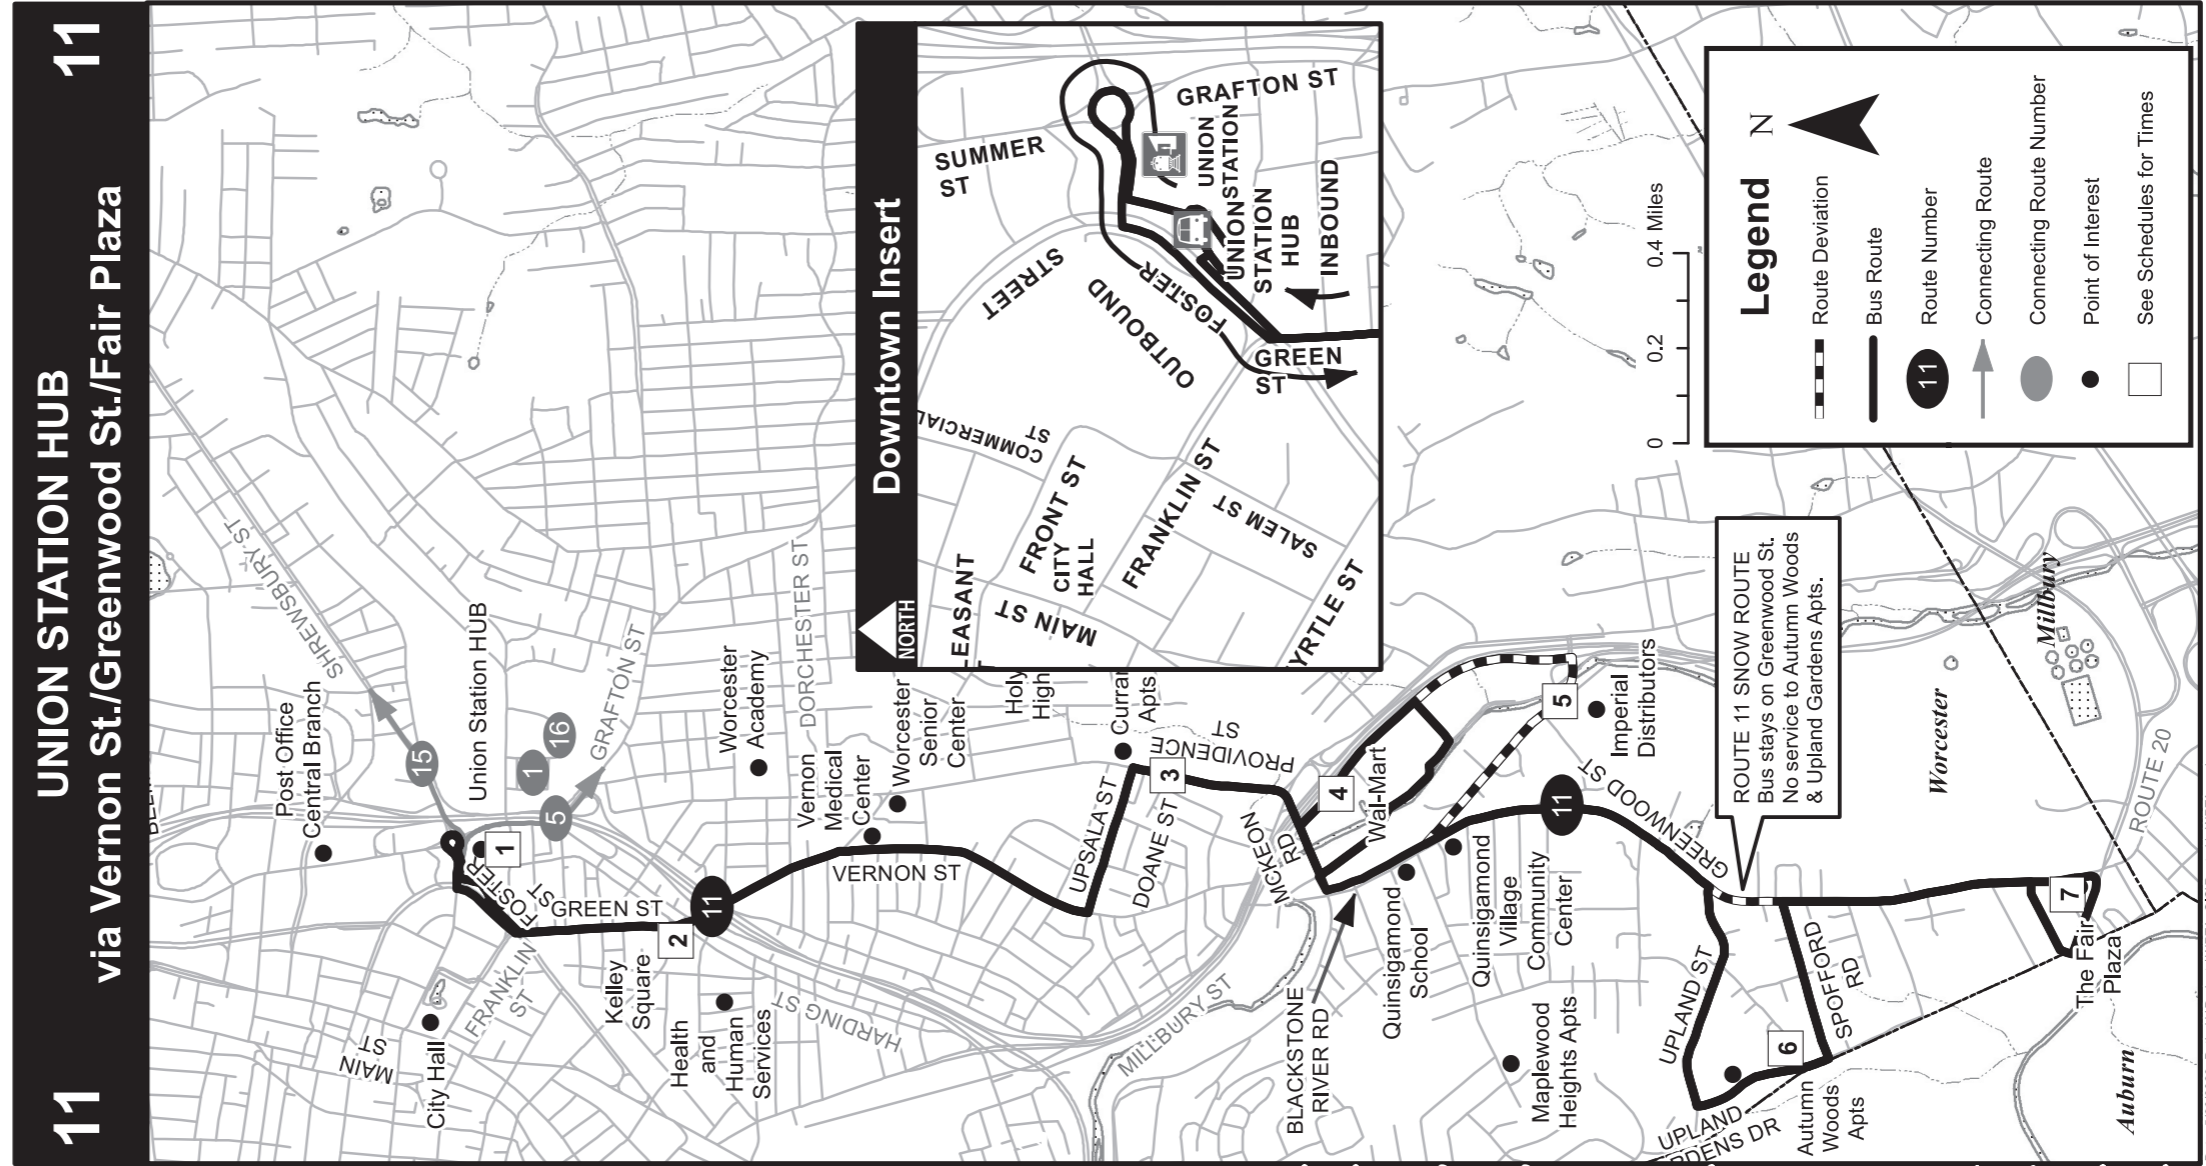

PROPER IDENTIFICATION: One of the following valid identification cards must be shown to the driver each time you board:

- **SENIOR** ..... WRTA Senior I.D. card
- **DISABLED** ... Statewide Access Pass / WRTA ADA Photo I.D. MCB ID and PCA-ride free
- **MEDICARE** ..... Medicare card with Photo I.D.

HOLIDAY SERVICE: Saturday* Service is provided on Martin Luther King, Jr. Day, Presidents' Day, Patriots' Day, Columbus Day, and the day after Thanksgiving.

Weekday Service is provided on Veterans' Day.

Routes 29, 33, 42 and community shuttles operate on a weekday schedule on these holidays. Routes 19 and 30 operate on a modified Saturday schedule on these holidays.

NO SERVICE ON: New Years Day; Memorial Day; Independence Day; Labor Day; Thanksgiving Day; Christmas Day

Please...NO Smoking, Eating, Drinking or Music

**The Federal Transit Administration permits transit systems to set a minimum age limit for children riding without a parent or guardian. The WRTA has set this age limit at Nine (9) years old. In order to ensure compliance with this age limit, operators may question a child seeking to board a bus who appears, in the operator's opinion, to be Eight (8) years old or younger. If an operator is not satisfied with a child's answer, the operator may call for assistance from a WRTA supervisor and/or public safety personnel. This policy applies to Paratransit Service as well.

Most Routes Serve:
~ WRTA Customer Service Center/Hub
~ Union Station

Route 11 Serving:
~ Canal District
~ Kelly Square
~ Vernon Medical Center
~ Worcester Senior Center
~ Curran Apartments
~ BHC Visitor Center
~ Wal-Mart/Rte 146
~ Quinsigamond Village Community Center
~ Autumn Woods Apartments
~ The Fair Plaza
~ Imperial Distributors (Wkday Only)

Connecting Routes:
Route 1
Route 4
Route 24/24A

Thank You for riding the