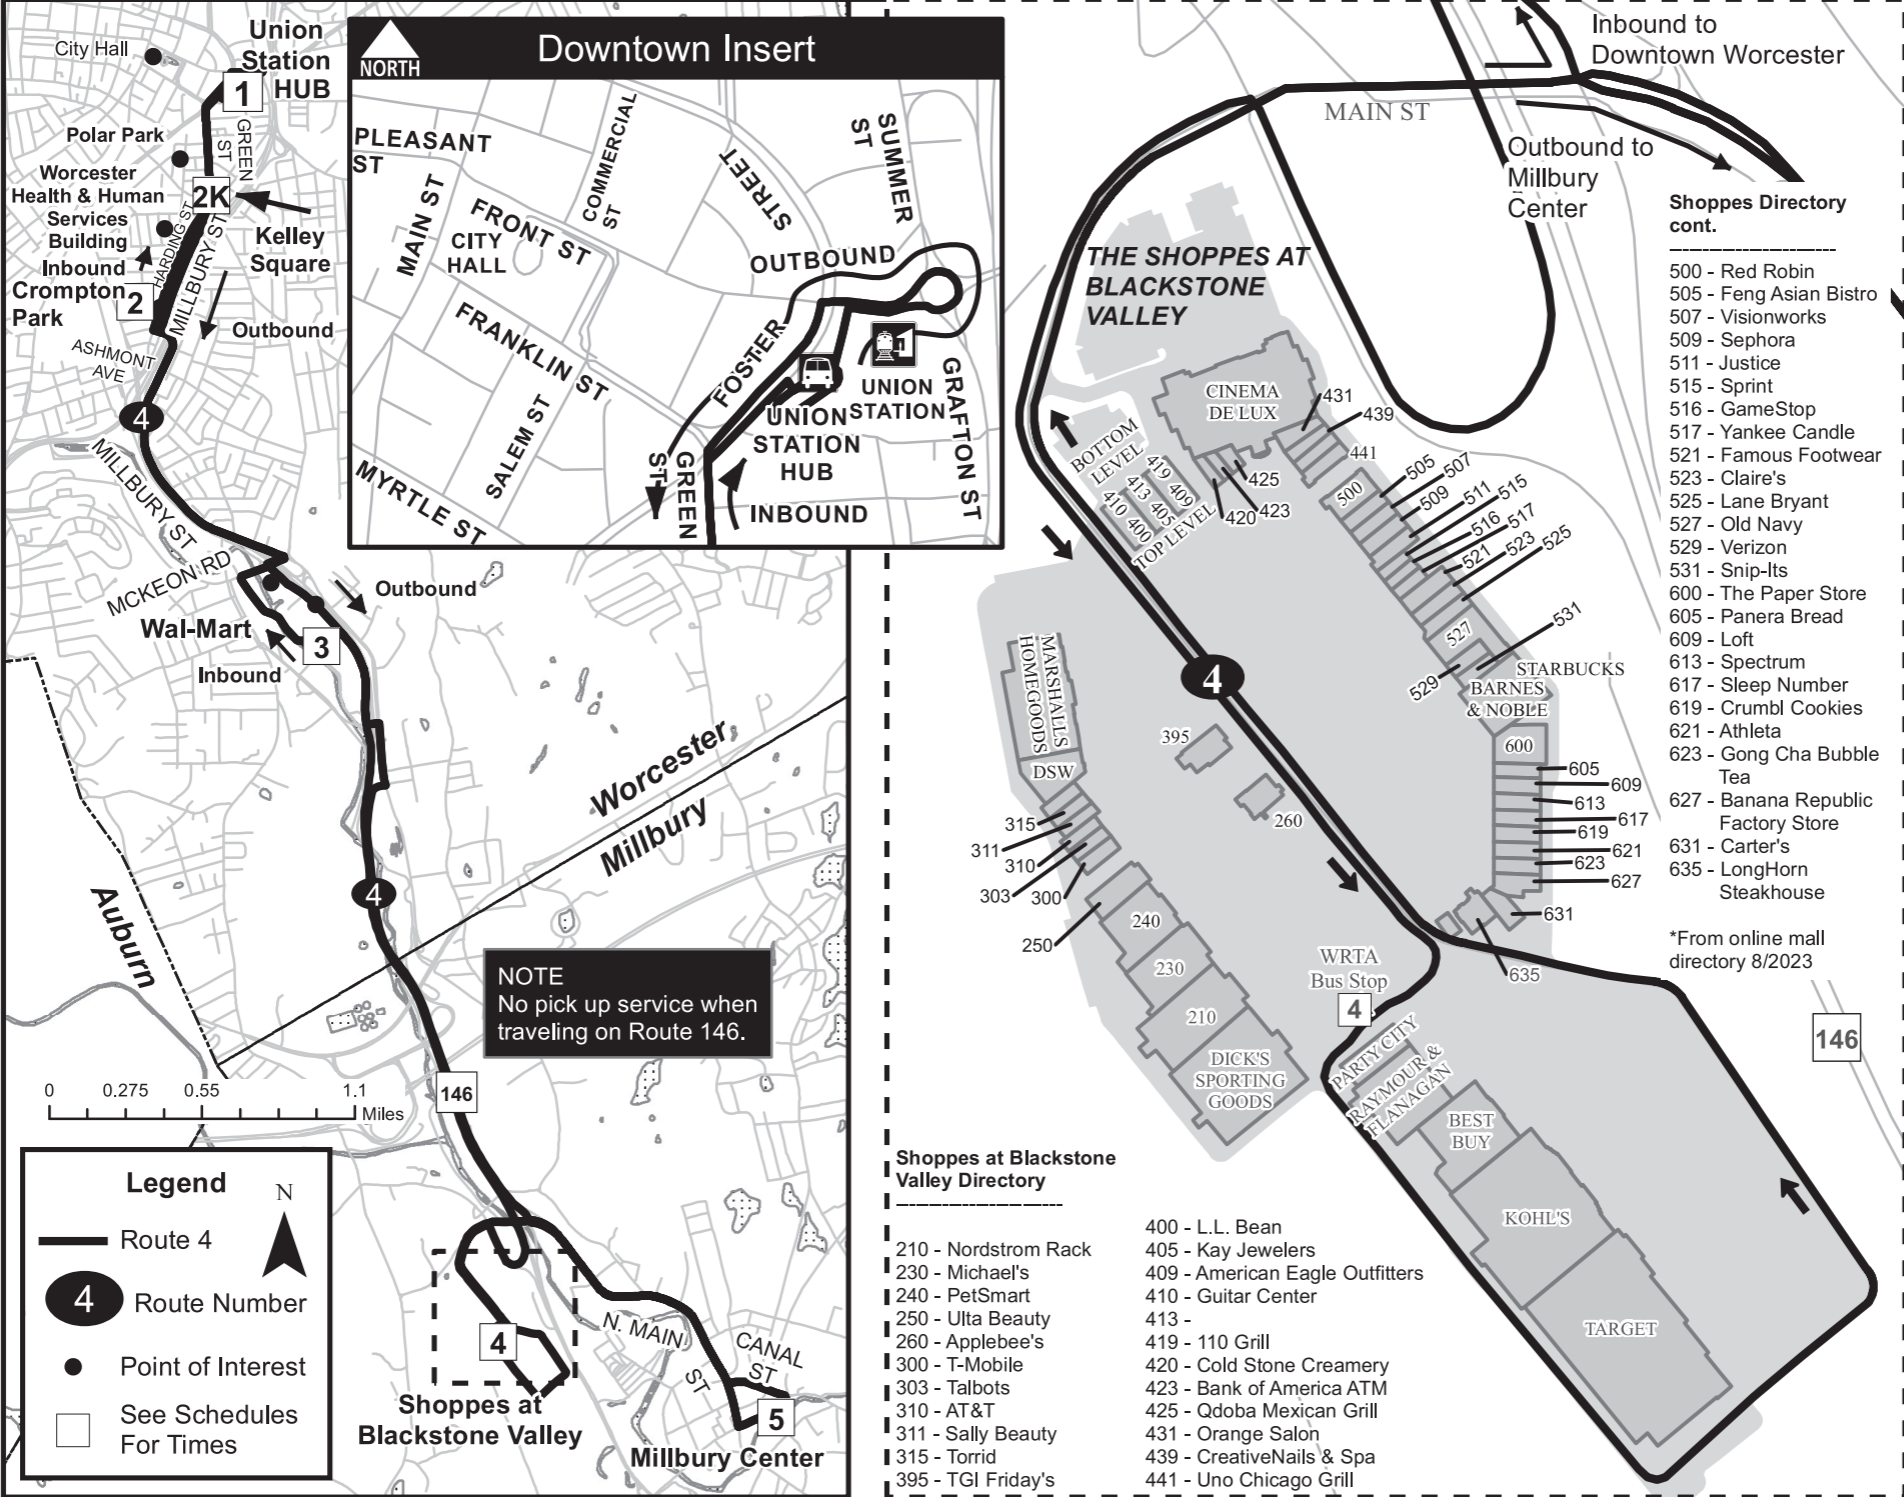

SATURDAYS

1	2	3	4	5
600a	606a	611a	621a	627a
700a	706a	711a	721a	727a
800a	806a	811a	821a	827a
900a	907a	912a	926a	933a
1015a	1022a	1027a	1041a	1048a
1130a	1137a	1142a	1156a	1203p
1245p	1252p	1257p	111p	118p
200p	207p	212p	226p	233p
315p	322p	327p	341p	348p
430p	437p	442p	456p	503p
545p	552p	557p	611p	618p
700p	707p	712p	726p	733p
815p	822p	827p	841p	848p
930p	936p	941p	951p	

**These trips end/start at Millbury Ctr, No Blackstone Shoppes Service

SUNDAYS

1	2	3	4	5
1130a	1137a	1142a	1156a	1203p
1245p	1252p	1257p	111p	118p
200p	207p	212p	226p	233p
315p	322p	327p	341p	348p
430p	437p	442p	456p	503p

INBOUND

WEEKDAYS

See the map for matching timepoint locations

5	4	3	2	2K	1
BUS STARTS Shoppes at Blackstone Valley	BUS Leaves Millbury Center	BUS Leaves Walmart	BUS Leaves Crompton Park	BUS Leaves Kelly Sq	BUS ENDS Union Station Hub
657a	704a	714a	724a	729a	735a
812a	819a	829a	839a	844a	850a
927a	934a	944a	954a	959a	1005a
1042a	1049a	1059a	1109a	1114a	1120a
1157a	1204p	1214p	1224p	1229p	1235p
112p	119p	129p	139p	144p	150p
227p	234p	244p	254p	259p	305p
342p	349p	359p	409p	414p	420p
457p	504p	514p	524p	529p	535p
612p	619p	629p	639p	644p	650p
725p	732p	741p	750p	756p	800p
835p	842p	851p	900p	906p	910p

SATURDAYS

5	4	3	2	2K	1
631a	637a	646a	655a		700a
731a	737a	746a	755a		800a
831a	837a	846a	855a		900a
937a	944a	954a	1004a	1009a	1015a
1052a	1059a	1109a	1119a	1124a	1130a
1207p	1214p	1224p	1234p	1239p	1245p
122p	129p	139p	149p	154p	200p
237p	244p	254p	304p	309p	315p
352p	359p	409p	419p	424p	430p
507p	514p	524p	534p	539p	545p
622p	629p	639p	649p	654p	700p
737p	744p	754p	804p	809p	815p
852p	859p	909p	919p	924p	930p

SUNDAYS

5	4	3	2	2K	1
1207p	1214p	1224p	1234p	1239p	1245p
122p	129p	139p	149p	154p	200p
237p	244p	254p	304p	309p	315p
352p	359p	409p	419p	424p	430p
507p	514p	524p	534p	539p	545p

Route 4

UNION STATION HUB - SHOPPES at BLACKSTONE VALLEY via Millbury St.

Revised Date: August 26, 2023

Worcester Regional Transit Authority

Serving:
Canal District
Kelley Square
Green Island
Worcester Health & Human Services Bldg.
Crompton Park
Walmart (Rte. 146)
Shoppes at Blackstone Valley
Millbury Center

Translation
English: If this information is needed in another language, please visit www.therta.com and use the Google Translate feature.
Portuguese: Se esta informação é necessária em outro idioma, por favor visite www.therta.com e use o Google Translate.
Spanish: Si necesita esta información en otro idioma, por favor visite www.therta.com y utilice Google Translate.
French: Si vous désirez ces renseignements dans une autre langue, prière de vous server de Google Translate qui se trouve à l'adresse suivante: www.therta.com.
Polish: Jeśli ta informacja jest potrzebna w innym języku, proszę odwiedzić www.therta.com i korzystać z Google Translate funkcji.
Vietnamese: Nếu thông tin này là cần thiết trong một ngôn ngữ khác, vui lòng truy cập www.therta.com và sử dụng các tính năng của Google Translate.
Chinese (Traditional): 如果此信息需要以另一種語言，請訪問www.therta.com並使用谷歌翻譯功能。
Swahili: Kama unahitaji habari hii katika nyingine lugha, unaweza kubonyeza mahali panaandikwa "Google Translate" hapu juu.
Note: French, Spanish, Polish and Portuguese translations were created by human translation from the English version. Vietnamese, Chinese and Swahili translations were created from the English version using Google Translate. There are likely grammatical errors in these translations, however time constraints required use of Google Translate for bus schedule printing within necessary timeframe (June 2017)

For Transit Information Call
508-791-9782 or visit
www.therta.com

4 UNION STATION HUB – MILLBURY CTR & SHOPPES at BLACKSTONE VALLEY via Millbury St 4

Thank You for riding the