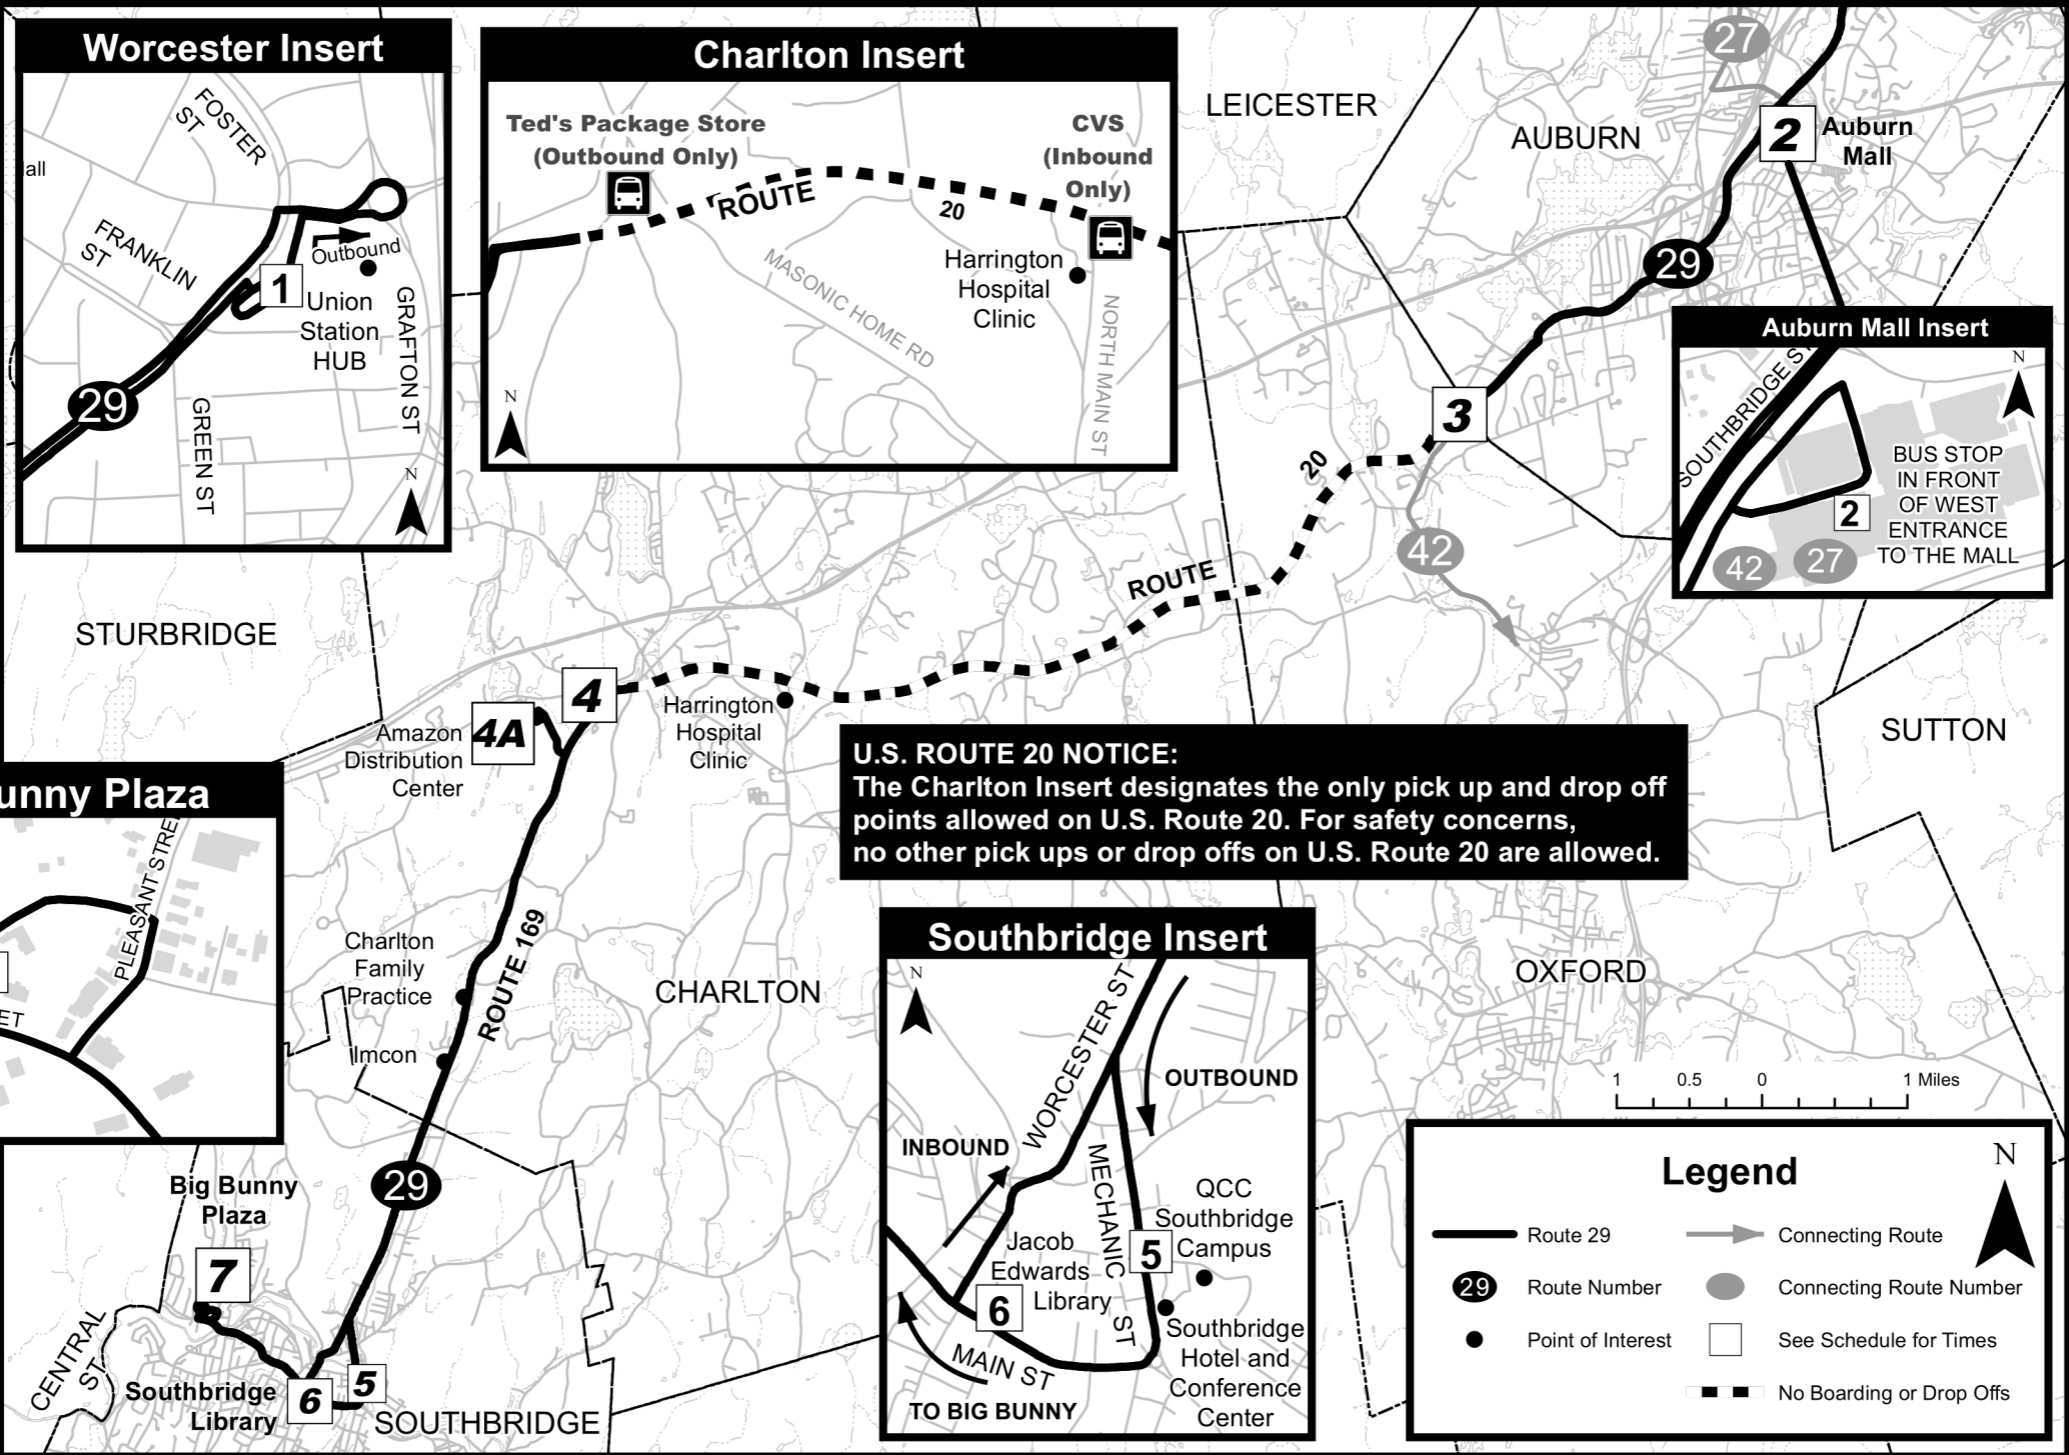

OUTBOUND

WEEKDAYS

See the map for matching timepoint locations.

1	2	3	4A	5	7
BUS STARTS Union Station Hub	BUS LEAVES Auburn Mall	BUS LEAVES Rt 12 & Rt 20	BUS LEAVES Amazon Dist. Ctr.	BUS LEAVES Optical Dr. Southbridge	BUS ENDS Big Bunny Plaza
530a	545a	554a	609a	619a	628a
735a	749a	758a	823a	832a
935a	949a	958a	1023a	1032a
1135a	1149a	1158a	1223p	1232p
135p	149p	158p	223p	232p
335p	349p	358p	423p	432p
535p	550p	559p	614p	624p	633p

THIS ROUTE DOES NOT PICK UP OR DROP OFF ON ROUTE 20.

*(SEE MAP INSERT)

SATURDAY

See the map for matching timepoint locations.

7	4	3	2	1
BUS STARTS Big Bunny Plaza	BUS LEAVES Rt 20 & Rt 169	BUS LEAVES Rt 12 & Rt 20	BUS LEAVES Auburn Mall	BUS ENDS Union Station Hub
858a	908a	930a	940a	1000a
1058a	1108a	1130a	1140a	1200p
1258p	108p	130p	140p	200p
258p	308p	330p	340p	400p
458p	508p	530p	540p	600p
658p	708p	730p	740p	800p

For Transit Information Call
508-791-9782 or visit
www.therta.com

Most Routes Serve:

- WRTA Customer Service Center/Hub
- Union Station

Route 29 Serving:

- Southbridge Street
- Auburn Mall
- Amazon
- Distribution Center
- Charlton Family Practice
- Imcon
- QCC Southbridge Campus
- Southbridge Hotel and Conference Center
- Jacob Edwards Library
- Downtown Southbridge
- Big Bunny Plaza

Connecting Routes:

- Route 27
- Route 42

29 UNION STATION HUB/AUBURN MALL – Southbridge - Charlton 29

Data provided by the WRTA, CMRPC, massDOT and EOE/MassGIS. Produced by the Central Massachusetts Regional Planning Commission (CMRPC) - Date: 1/10/2025